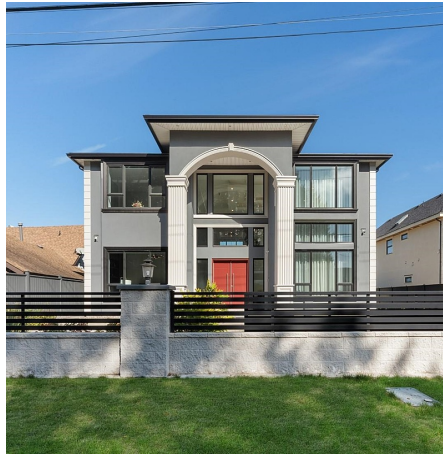

10691 Blundell Road, Richmond

$7,180,000

A rare and prestigious opportunity to own a luxury estate on close to 4 acres of land in the heart of Richmond! Step into extravagance with a grand entrance flaunting 23' high ceilings, leading to over 5800 SF living space, spacious bedrooms with ensuites, an open kitchen with separate wok kitchen, and a legal suite with private entrance. Embrace the beauty of this home with exquisite floor tiles and engineered hardwood throughout. Centrally located, you're 5 to 10 minutes from prestigious golf course, convenient shopping plaza, the vibrant Richmond Center shopping mall and downtown, schools and parks! Unique opportunity to operate or lease the agricultural land for farming, animal care and breeding, agri-tourist and more! Call for details and to schedule a private tour of the home!

KEY INFORMATION

MLS® R2876561

Residential Detached

Mc Lennan

6 Bedrooms

7 Bathrooms

5,874 SF

170,537 SF Lot

FEATURES

Year Built: 2019

Listed By: RE/MAX Crest Realty

rennie