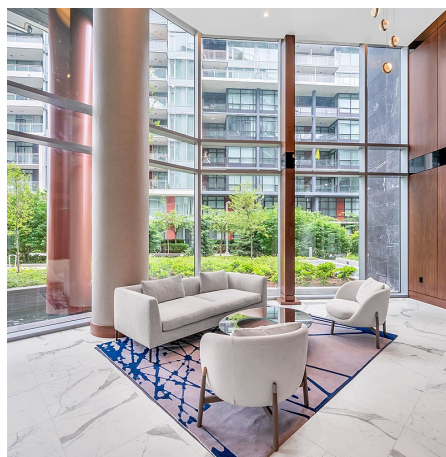

1385 8608 Hazelbridge Way, Richmond

$1,028,000

Concord Galleria Da Vinci Collection. Penthouse unit! No more noisy neighbours! High-end kitchen with top of the line Miele appliances and quartz countertop/backsplash. Central Air-Conditioning . KOHLER smart toilet with built-in bidet in the primary bedroom. Concierge, club house, gym, swimming indoor pool, hot tub, sauna & more. Centrally located, Few steps from Union Square, Yohan Centre, Aberdeen Centre. Right next to the Capstan skytrain station. EV Parking and storage locker included!

KEY INFORMATION

MLS® R2877280

Residential Attached

West Cambie

2 Bedrooms

2 Bathrooms

832 SF

$613.42 Maintenance Fees

FEATURES

Year Built: 2023

Listed By: Unilife Realty Inc.

rennie