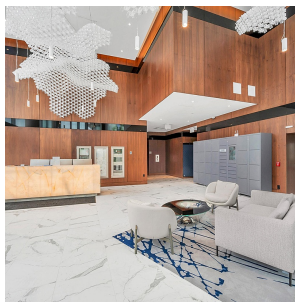

1385 8608 Hazelbridge Way, Richmond

$1,028,000

Concord Galleria Da Vinci Collection. Penthouse unit! No more noisy neighbours! High-end kitchen with top of the line Miele appliances and quartz countertop/backsplash. Central Air-Conditioning . KOHLER smart toilet with built-in bidet in the primary bedroom. Concierge, club house, gym, swimming indoor pool, hot tub, sauna & more. Centrally located, Few steps from Union Square, Yohan Centre, Aberdeen Centre. Right next to the Capstan skytrain station. EV Parking and storage locker included!

KEY INFORMATION

MLS® R2877280

Residential Attached

West Cambie

2 Bedrooms

2 Bathrooms

832 SF

$613.42 Maintenance Fees

FEATURES

Year Built: 2023

Listed By: Unilife Realty Inc.

rennie