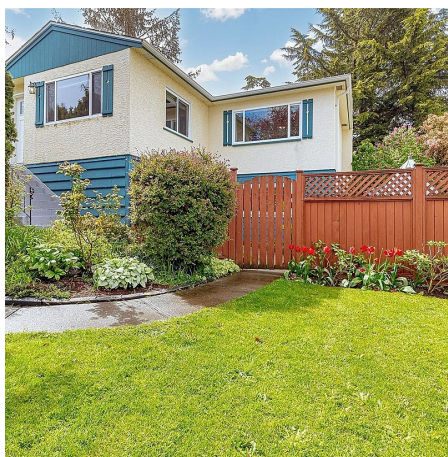

# 1207 Pearce Cres, Saanich

\$1,050,000

Act Now! This Is The One You've Been Waiting For! Located In The Desirable Blenkinsop Valley Area, Next To Mt Douglas Park & Golf Course, Cordova Bay, And Only Minutes To Great Shopping And The Ocean, This 5 Bedroom Home With More Than 2,300 Sq Ft Of Finished Living Space Includes A Spacious And Updated 2 Bedroom Suite \* Laminated And Hardwood Flooring, Newer Roof And Windows, In-House Storage & Storage Shed \* Walk Out To Huge, Fully Fenced Backyard With Mature Trees And Large, South-Facing Sundeck \* Flat, 8,400 Sq Ft Lot With 70 Foot Frontage \* This Home Is Perfect For Both Families And Investors \* Approximately 10 Minutes Drive To UVic & Camosun College, 15 Minutes To Downtown Victoria \* Contact Your Realtor Today To Schedule A Viewing Of This Beautiful Property (id:56120)