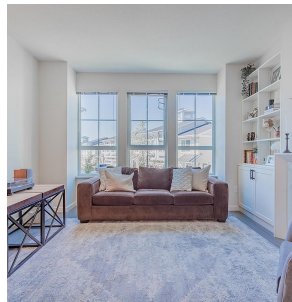

79 5551 Admiral Way, Delta

\$1,248,000

Beaufort Landing at Hampton Cove, a seaside inspired community by Polygon. This 2020 built 4 bed, 3.5 bath executive townhome is steps to the marina, millennium & spirit trails & golf course. Spacious 1921 sqft home has peek a boo view of the river from the living room & primary bedroom. Chef's kitchen features a large central island perfect for entertaining, custom wood cabinetry, engineered stone countertops and gourmet integrated appliances. Primary boasts a luxurious soaker tub and shower with custom walk in closet. Double side by side garage. Remainder of 5/10 warranty. Resort style living at The Hampton Club includes an outdoor pool, hot tub, fitness studio and gym, lounge with pool table, party room, indoor ball court, music rooms and guest suites.