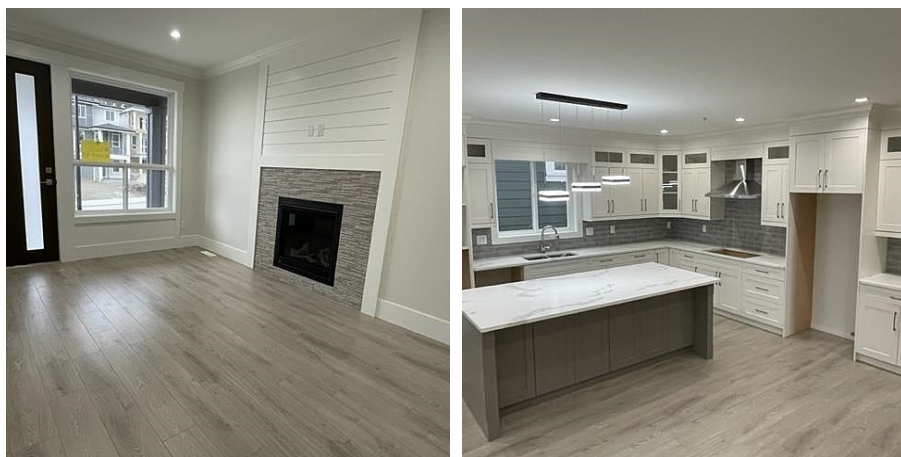

FEATURES

Year Built: 2024

Listed By: RE/MAX LIFESTYLES REALTY