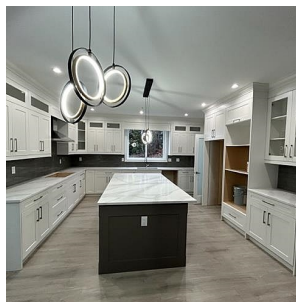

13633 Blaney Road, Maple Ridge

$1,699,900

'SILVER WINDS' Fabulous, BRAND NEW, 2 storey and basement home located in a new subdivision in Silver Valley near Maple Ridge Park + Alouette River. 6 bedrooms and 5 bathrooms with a detached double garage. Exquisite kitchen with oversized island making it the perfect place for all your entertaining needs. Custom ensuite equipped with double sinks, separate tub and shower. The basement has a 2 bedroom legal suite, and rec room. Appliances are included and Air Conditioner is roughed in. Close to shopping, schools and all amenities. The inviting interior exudes warmth, and at the same time offers a modern sensibility. A perfect place to call home.

KEY INFORMATION

MLS® R2878719

Residential Detached

Silver Valley

5 Bedrooms

5 Bathrooms

3,504 SF

5,269 SF Lot

FEATURES

Year Built: 2024

Listed By: RE/MAX LIFESTYLES REALTY

rennie