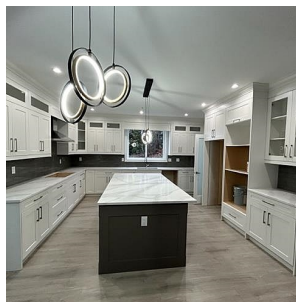

13633 Blaney Road, Maple Ridge

$1,649,900

'SILVER WINDS' Fabulous, BRAND NEW, 2 storey and basement home located in a new subdivision in Silver Valley near Maple Ridge Park + Alouette River. 6 bedrooms and 5 bathrooms with a detached double garage. Exquisite kitchen with oversized island making it the perfect place for all your entertaining needs. Custom ensuite equipped with double sinks, separate tub and shower. The basement has a 2 bedroom legal suite, and rec room. Appliances are included and Air Conditioner is roughed in. Close to shopping, schools and all amenities. The inviting interior exudes warmth, and at the same time offers a modern sensibility. A perfect place to call home.

KEY INFORMATION

MLS® R2878719

Residential Detached

Silver Valley

5 Bedrooms

5 Bathrooms

3,504 SF

5,269 SF Lot

FEATURES

Year Built: 2025

Listed By: RE/MAX LIFESTYLES REALTY

rennie