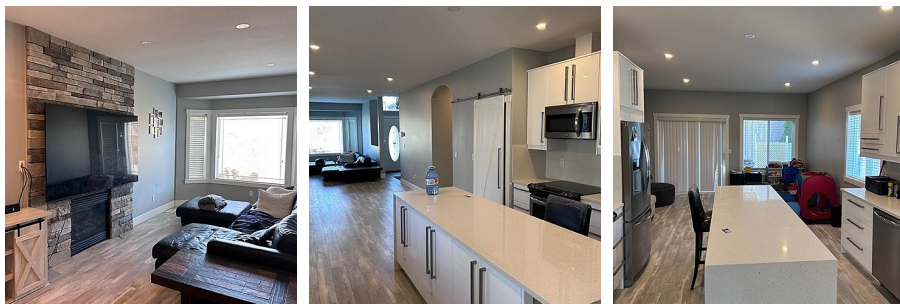

FEATURES

Year Built: 2000

Views: MOUNTAINS

Listed By: Royal LePage Wheeler Cheam