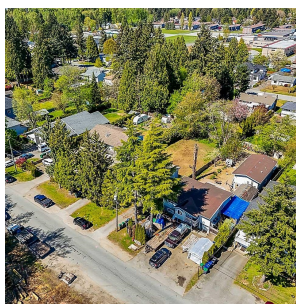

14581 105a Avenue, Surrey

\$3,308,875

To be assembled with 14581/14583 105A Ave & 14575/14577 105A Ave for total of 40,521 sqft of land

KEY INFORMATION

MLS® R2878235

Multifamily

Guildford

5 Bedrooms

2 Bathrooms

1,918 SF

13,096 SF Lot

FEATURES

Year Built: 1971

Listed By: Stonehaus Realty Corp.

rennie