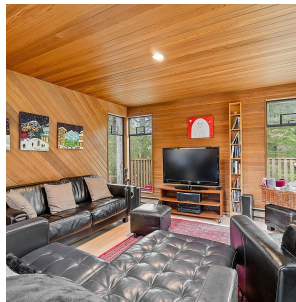

9440 Deerhorn Place, Whistler

$1,999,000

This West Coast Contemporary chalet offers a tranquil retreat on a large lot at the end of a quiet cul-de-sac. The spacious open-concept living area is ideal for gatherings with friends and family. Warm up on chilly evenings by the wood-burning fireplace and enjoy the cozy mountain ambiance or relax in the comfort of the sauna. The oversized deck provides a serene setting for al fresco dining, entertaining, or basking in the tranquility of nature. Ample storage ensures that there is a place for everything. Whether you envision this chalet as a weekend escape, a rental investment, or the canvas for building your dream home, the possibilities are endless due to its versatile layout and ready-to-make-your-own appeal.

KEY INFORMATION

MLS® R2879630

Residential Detached

Emerald Estates

4 Bedrooms

3 Bathrooms

1,290 SF

11,075 SF Lot

FEATURES

Year Built: 1975

Listed By: Whistler Real Estate Company Limited

rennie