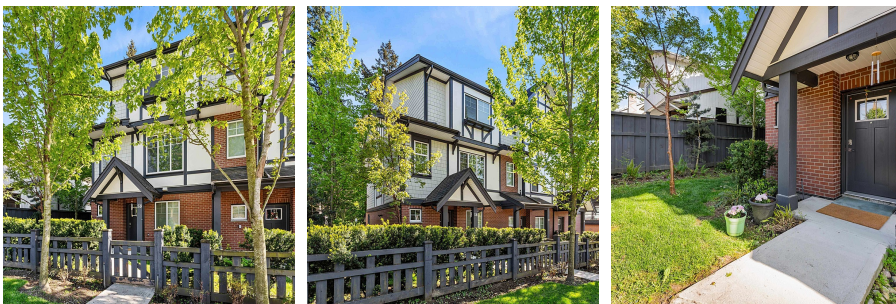

58 11188 72 Avenue, Delta

$1,099,999

Welcome to Chelsea Gate, where modern luxury meets convenience in Sunshine Hills! This elegant townhouse boasts 4 bedrooms and a corner unit layout with a private lawn. The European-style gourmet kitchen features a gas stove and plenty of room for culinary exploration, while the spa-like bathroom offers a touch of indulgence. Natural light floods the interior through oversized windows, creating a bright and inviting atmosphere. Located just minutes from Health & Seaquam School, highways, and shopping malls, Chelsea Gate offers unbeatable convenience. Book your appointment today and experience the charm of Chelsea Gate!

KEY INFORMATION

MLS® R2880373

Residential Attached

Sunshine Hills

4 Bedrooms

4 Bathrooms

1,760 SF

FEATURES

Year Built: 2018

Listed By: Parallel 49 Realty

rennie