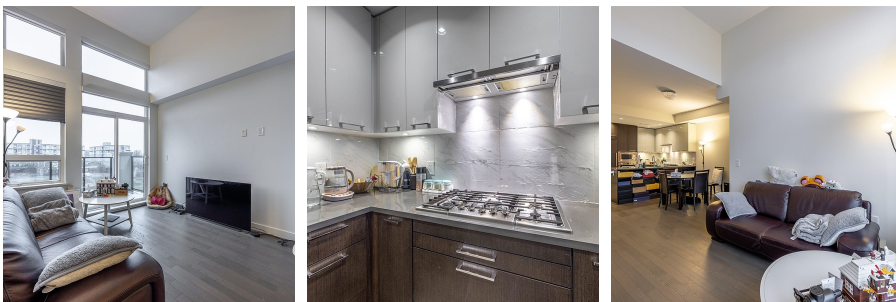

FEATURES

Year Built: 2020

Views: east side city view

Listed By: Nu Stream Realty Inc.