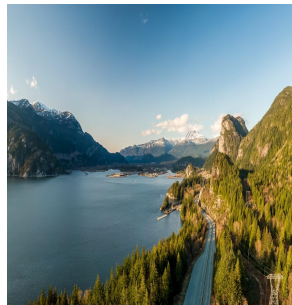

4731 Sea To Sky Highway, Squamish

$6,990,000

More than 125 ACRES of spectacular vacant land in Squamish offer an unparalleled investment opportunity!! This rare gem boasts breathtaking ocean and mountain views, prime waterfront marina access, and is situated right next to the famous Shannon Falls Provincial Park. It's the perfect canvas for visionary investors and developers looking to create something truly special. With abundant natural resources and an unbeatable location, this property offers limitless potential. Opportunities like this only come around once in a generation—don't miss your chance to be part of Squamish's next great chapter!

KEY INFORMATION

MLS® R2885668

Land Only

Squamish Rural

0 Bedrooms

0 Bathrooms

0 SF

FEATURES

Views: OCEAN, MOUNTAINS

Listed By: Jovi Realty Inc.

rennie