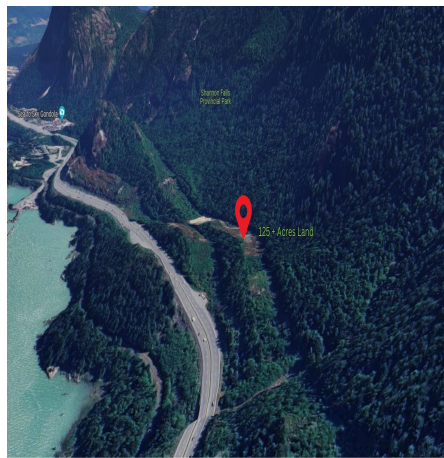

4731 Sea To Sky Highway, Squamish

$6,990,000

More than 125 ACRES of spectacular vacant land in Squamish offer an unparalleled investment opportunity!! This rare gem boasts breathtaking ocean and mountain views, prime waterfront marina access, and is situated right next to the famous Shannon Falls Provincial Park. It's the perfect canvas for visionary investors and developers looking to create something truly special. With abundant natural resources and an unbeatable location, this property offers limitless potential. Opportunities like this only come around once in a generation—don't miss your chance to be part of Squamish's next great chapter!

KEY INFORMATION

MLS® R2885668

Land Only

Squamish Rural

0 Bedrooms

0 Bathrooms

0 SF

FEATURES

Views: OCEAN, MOUNTAINS

Listed By: Jovi Realty Inc.

rennie