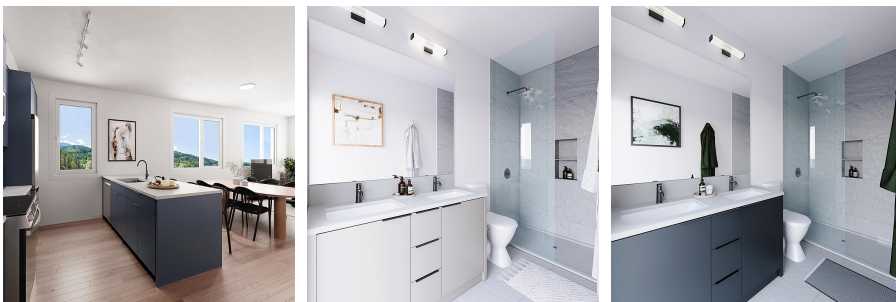

309 1055 Raven Drive, Squamish

$999,900

Spacious and bright south view corner home! The Levette at Finch Drive by respected local developer-builder Diamond Head Development, offers modern condo homes in a tranquil setting. Tucked away at the end of Raven Drive, The Levette is surrounded by nature while remaining connected to all the amenities of downtown Squamish, which are just minutes away. This rare I Plan home is 3 beds and 2 baths and it is one of only three available in the building. Don't miss out on this unique opportunity to live your ideal Squamish lifestyle!

KEY INFORMATION

MLS® R2886326

Residential Attached

Brennan Center

3 Bedrooms

2 Bathrooms

1,259 SF

$594.38 Maintenance Fees

FEATURES

Year Built: 2026

Listed By: DHD Realty

rennie