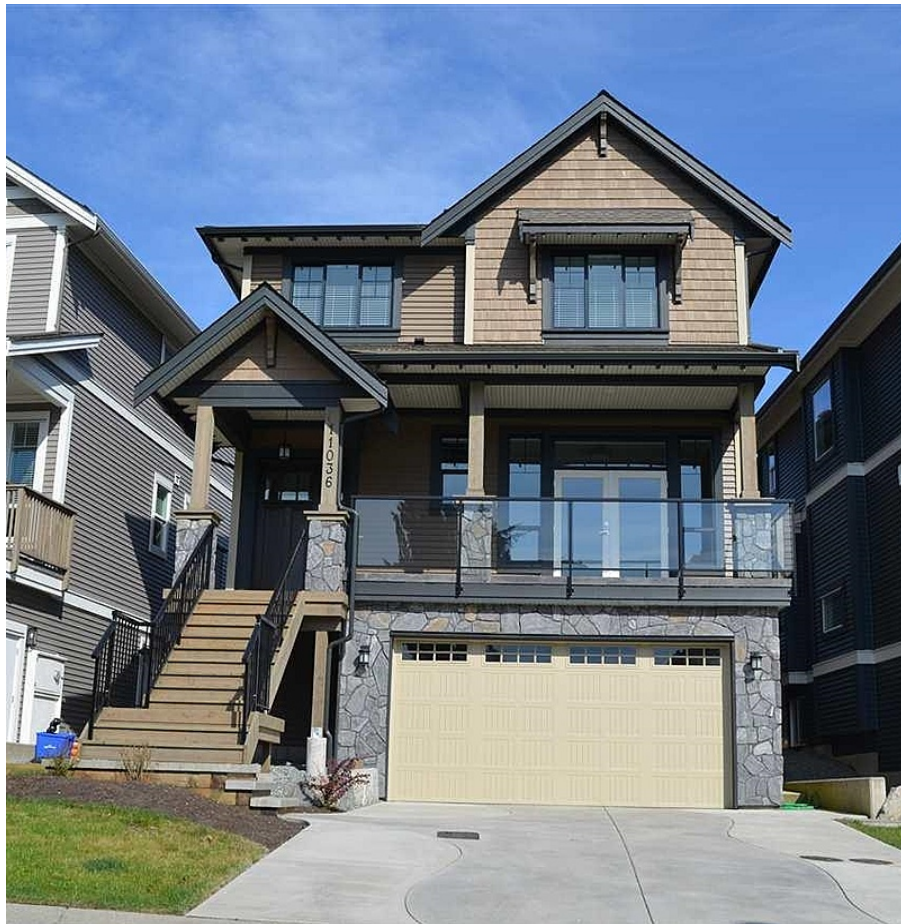

11036 Buckerfield Drive, Maple Ridge

\$1,428,000

5 bedrooms, 4 baths, 10' ceiling on main, fabulous great room lead to an open kitchen with full height cabinets, S/S appliances, large pantry, full range backsplash, crown mouldings, and much more. Fully finished basement with one guest room and full bath with separate entrance, covered front patio/deck, BBQ gas line to back deck. Engineering hard wood floor through whole main and upper floor including stairs. A/C Rough-in. central vacuum, rough-in security alarm. 5min drive to schools, shoppings etc. All measurements approx, buyer to verify.

KEY INFORMATION

MLS® R2886453

Residential Detached

Cottonwood

5 Bedrooms

4 Bathrooms

3,009 SF

3,582 SF Lot