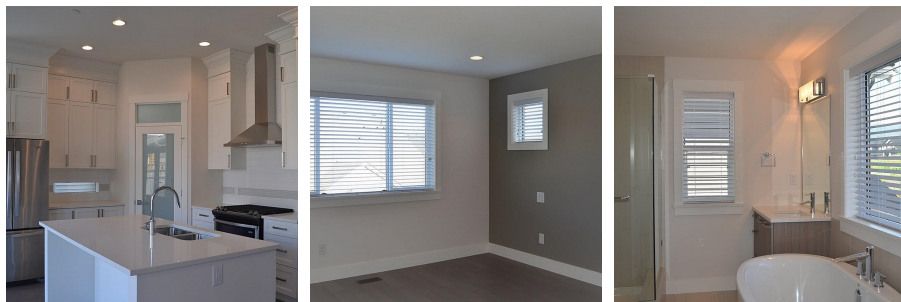

FEATURES

Year Built: 2016

Listed By: RA Realty Alliance Inc.