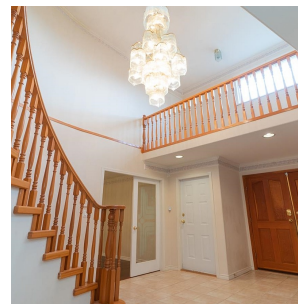

1188 Wellington Drive, North Vancouver

$2,980,000

WELCOME HOME to 1188 Wellington Drive!
Live comfortably in this spacious (over 4200 sqft interior, 6384 sq ft lot) 7 bedroom, 6 bath home!
Features an open kitchen with gas stove, private wood deck patio, serene water feature, landscaped yard, hardwood flooring on Main, X-hall dining room, vaulted ceilings, radiant in floor heating for maximum comfort, Tile roof, storage shed, 2 car garage with driveway space for extra cars, 1 bedroom on the ground floor, 4 bedroom on 2nd floor and fully finished basement with 2 bedroom self-contained suite! Short distance to Lynn Valley Elementary, Argyle Secondary, Lynn Valley Shopping Centre, hiking trails & skiing nearby. Don't miss out!

KEY INFORMATION

MLS® R2887531

Residential Detached

Lynn Valley

7 Bedrooms

6 Bathrooms

4,230 SF

6,384 SF Lot

FEATURES

Year Built: 1995

Listed By: Coldwell Banker Prestige Realty

rennie