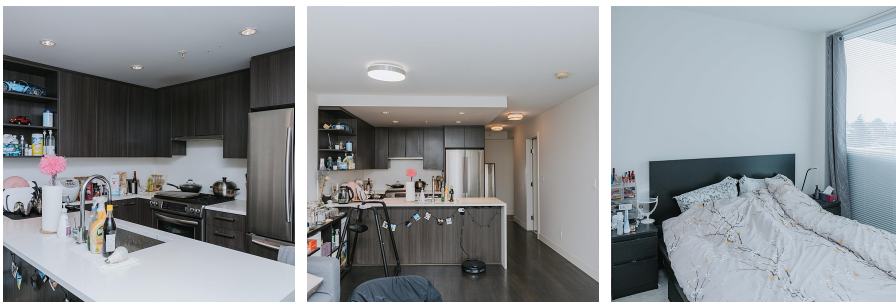

1 Bathroom

646 SF

\$386.60 Maintenance Fees

FEATURES

Year Built: 2015

Views: CITYSCAPE

Listed By: Parallel 49 Realty

rennie