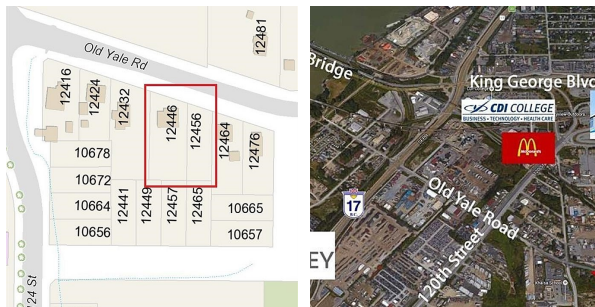

FEATURES

Listed By: YPA Your Property Agent