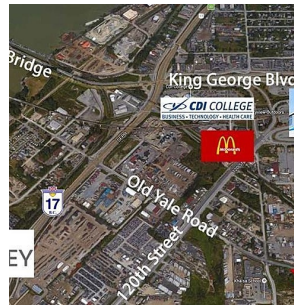

FEATURES

Listed By: YPA Your Property Agent