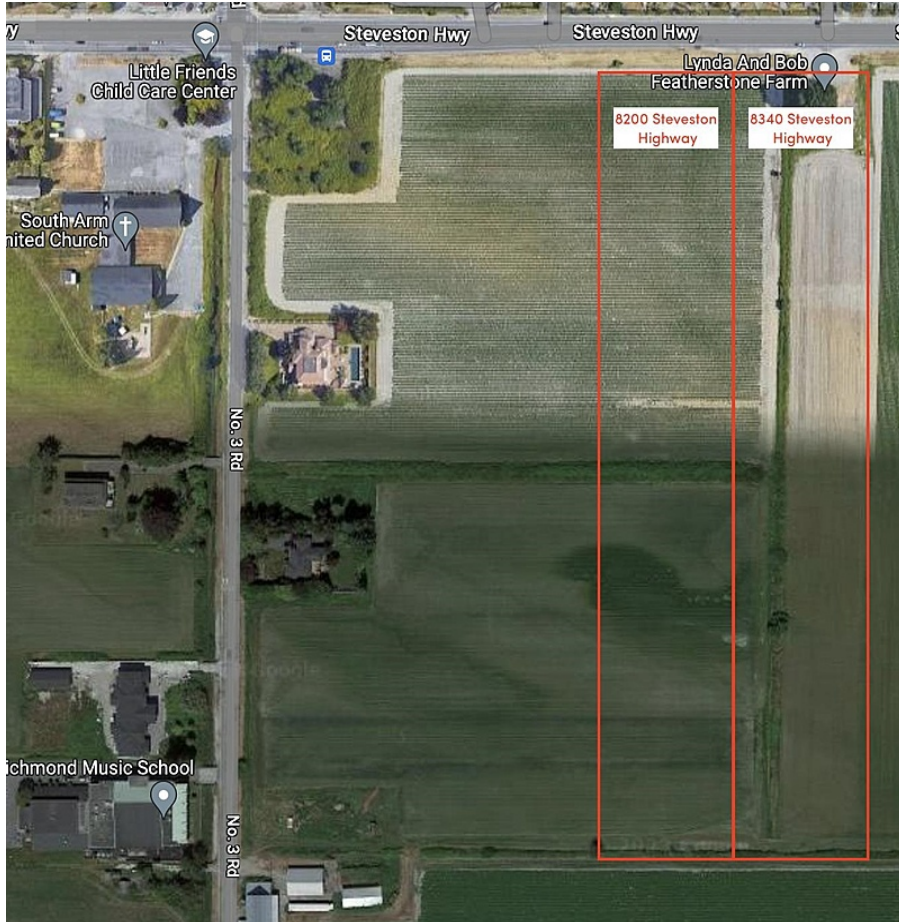

8340 Steveston Highway, Richmond

\$3,099,800

Dream farm land in the heart of Richmond Gilmore area. Right off No. 3 and Steveston Highway. Great visibility along Steveston Highway. 5 acre potato farm.

KEY INFORMATION

MLS® R2880655

Residential Detached

Gilmore

0 Bedrooms

0 Bathrooms

101 SF

FEATURES

Year Built: 9999