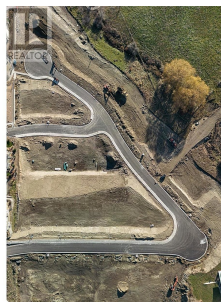

Lot 1 Road, Vernon

$395,000

urtle Mountain provides incredible Okanagan Lake and valley views. Live within the amazing nature Vernon has to offer while being only steps away from local amenities and the city's core. Enjoy also the Grey Canal hiking trail and mesmerizing Bella Vista views, world famous beaches, award winning wineries and spectacular golf courses. They are only minutes away! Tassie Creek Estate has been created to help celebrate all that this region has to offer. A stunning 5 acre park with all its beauty compliments the estate's area and outdoor living. Build your dream home the way you want with the builder you desire. Choose a customized layout. The possibilities of this property are endless. (id:56120)

KEY INFORMATION

MLS® 10315691

Land Only

Vernon

0 Bedrooms

0 Bathrooms

0 SF

6,969 SF Lot

FEATURES

Listed By: Coldwell Banker Executives Realty

rennie