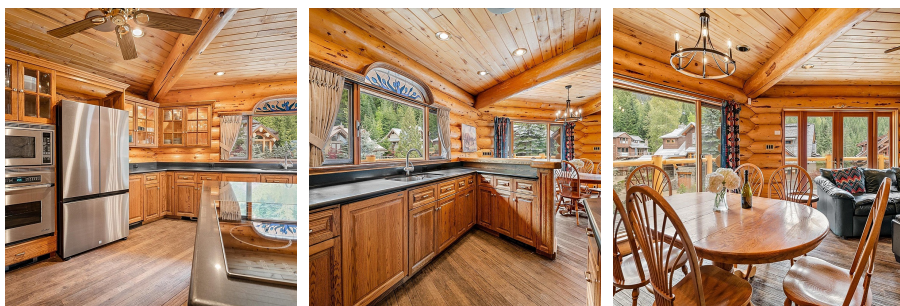

FEATURES

Year Built: 1989

Views: Mountain

Listed By: Stilhavn Real Estate Services