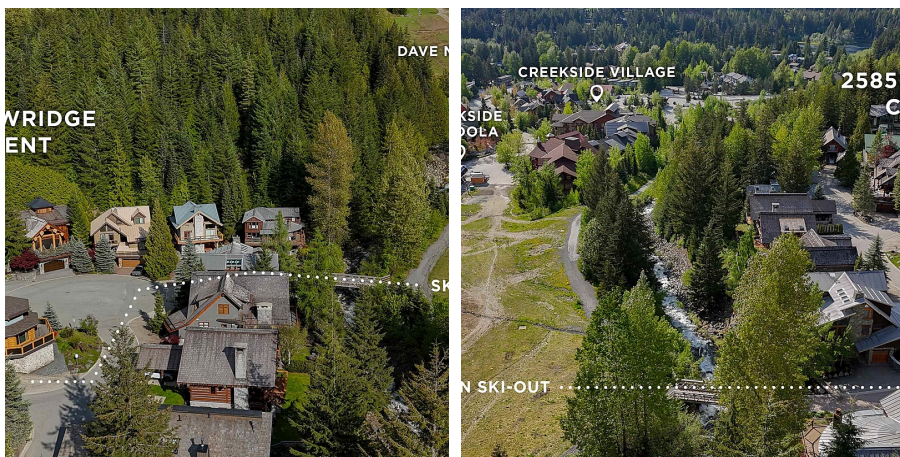

2585 Snowridge Crescent, Whistler

\$4,750,000

Rare ski chalet nestled within the prestigious ski-in/ski-out enclave of Snowridge Circle. This exceptional Whistler home offers an unparalleled mountain living experience. Crafted from stunning cedar logs & perched gracefully on the edge of the iconic Dave Murray ski run, this dream chalet has direct access to world-class skiing & mountain biking. The Creekside gondola/amenities & Dustys are all within a few minutes walk. A true masterpiece for the discerning buyer who dreams of a true Whistler experience. 2024 upgrades include a new roof, furnace, hot tub, re-stained logs & much more to enhance its timeless appeal. Inside, you'll find 3 wood-burning fireplaces, custom bar, new appliances and breathtaking mountain views on a south facing wrap around deck. Property is zoned for nightly rentals

KEY INFORMATION

MLS® R2889877

Residential Detached

Nordic

4 Bedrooms

4 Bathrooms

3,003 SF

6,008 SF Lot

FEATURES

Year Built: 1989

Views: Mountain

Listed By: Stilhavn Real Estate Services

rennie