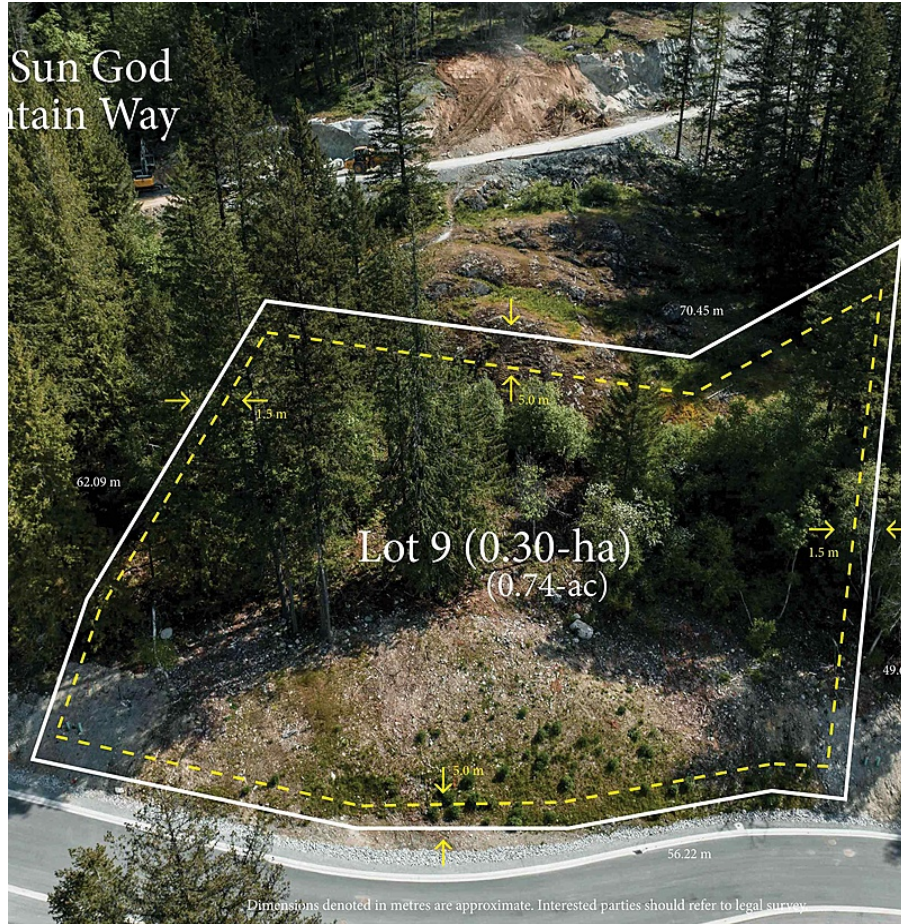

# 9005 Sun God Mountain Way, Pemberton

\$1,300,000

Unique Estate Offering: 0.74 Acre Property with Mt. Currie Views in AZURA. This 0.74-acre estate highlights Mt. Currie views, featuring a moss-covered rock outcrop. With excellent topography, it offers privacy for your dream home. Perched above Sun God Mountain Way, it provides clear views of Mt. Currie's ridge, especially enchanting in winter. Enjoy serene morning sunrises casting a magical glow. The adaptable terrain allows for extensive customization, blending seamlessly with the rock outcrop. Surrounded by nature, it offers seclusion without compromising access to AZURA's amenities, embracing exclusivity and harmony. Don't miss the chance to build your dream home in this inspiring setting. Contact us to explore this exceptional property.