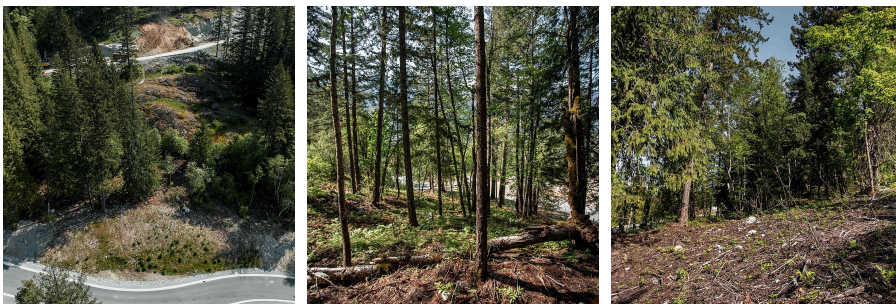

FEATURES

Views: Mount Currie

Listed By: Whistler Real Estate Company Limited