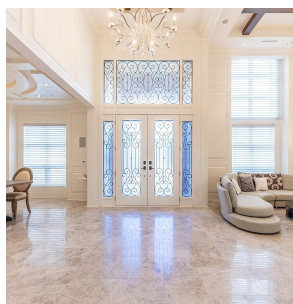

8700 Minler Road, Richmond

$4,200,000

Most sought after Woodward's area! Luxurious house quality built by expert builder. Functional layout with 5 en-suite bedrooms, media room, gourmet kitchen with high-end appliances; other quality features includes A/C, HRV, 3 car garage, sprinkler, security system, etc. well maintained in very good condition. School catchment Steveston London High School. Book your private viewing today! Open House 14 July Sunday 2-4pm

KEY INFORMATION

MLS® R2892673

Residential Detached

Woodwards

6 Bedrooms

6 Bathrooms

3,828 SF

8,250 SF Lot

FEATURES

Year Built: 2015

Listed By: Royal Pacific Realty Corp.

rennie