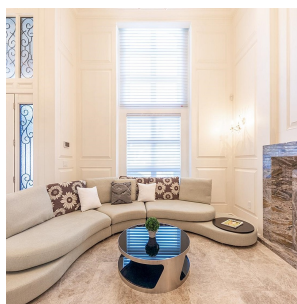

8700 Minler Road, Richmond

$4,200,000

Most sought after Woodward's area! Luxurious house quality built by expert builder. Functional layout with 5 en-suite bedrooms, media room, gourmet kitchen with high-end appliances; other quality features includes A/C, HRV, 3 car garage, sprinkler, security system, etc. well maintained in very good condition. School catchment Steveston London High School. Book your private viewing today! Open House 14 July Sunday 2-4pm

KEY INFORMATION

MLS® R2892673

Residential Detached

Woodwards

6 Bedrooms

6 Bathrooms

3,828 SF

8,250 SF Lot

FEATURES

Year Built: 2015

Listed By: Royal Pacific Realty Corp.

rennie