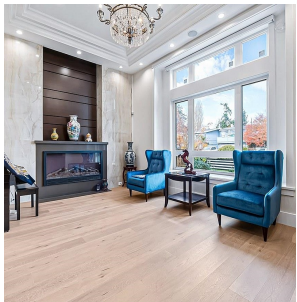

8631 Fairdell Crescent, Richmond

$2,990,000

Custom-built home sits on 6,000 SQFT lot, with 3,061 SQFT living space in central Rmd's finest neighborhood Seafair. This European style home boosts an open concept, full of exquisite details inside and out. Great open floor plan including 4 bdrms + 4 bathrms + 2 car garage. Excellent workmanship w/detailed finishing throughout, high ceilings in living and family room, Spice Kitchen, and Main Kitchen with high-end Miele appliances. Security system, Sound surrounding system, A/C, HRV, radiant heat, BBQ, etc.... Walking distance to Ocean and Golf Course and great school catchment.

KEY INFORMATION

MLS® R2893963

Residential Detached

Seafair

4 Bedrooms

4 Bathrooms

3,051 SF

6,000 SF Lot

FEATURES

Year Built: 2017

Listed By: Pacific Evergreen Realty Ltd.

rennie