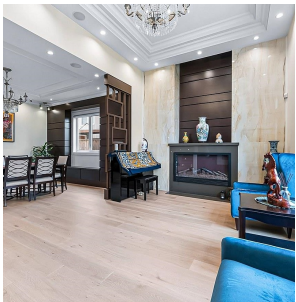

8631 Fairdell Crescent, Richmond

$2,990,000

Custom-built home sits on 6,000 SQFT lot, with 3,061 SQFT living space in central Rmd's finest neighborhood Seafair. This European style home boosts an open concept, full of exquisite details inside and out. Great open floor plan including 4 bdrms + 4 bathrms + 2 car garage. Excellent workmanship w/detailed finishing throughout, high ceilings in living and family room, Spice Kitchen, and Main Kitchen with high-end Miele appliances. Security system, Sound surrounding system, A/C, HRV, radiant heat, BBQ, etc.... Walking distance to Ocean and Golf Course and great school catchment.

KEY INFORMATION

MLS® R2893963

Residential Detached

Seafair

4 Bedrooms

4 Bathrooms

3,051 SF

6,000 SF Lot

FEATURES

Year Built: 2017

Listed By: Pacific Evergreen Realty Ltd.

rennie