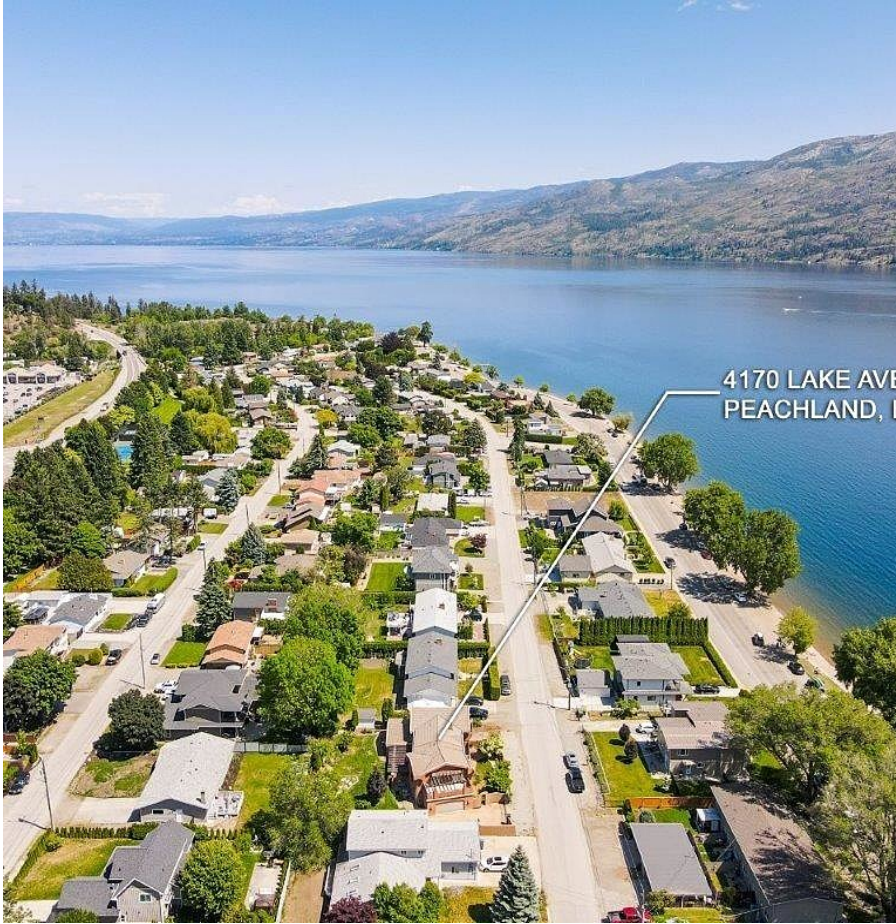

4170 Lake Avenue, Peachland

\$2,300,000

4170 LAKE AVE
PEACHLAND, B

Click brochure link for more details* Location and Convenience! Southwest-style luxury living in this custom-built fully renovated home nestled on a landscaped 100x110 lot, mere steps from Okanagan Lake and views of OK Provincial Park. Boasting 6 spacious bedrooms, 4.5 baths, and 3087 sq ft of elegance, this residence welcomes you through a private gated courtyard. Inside, the open-concept living/dining area dazzles with sculptured ceilings, recessed lighting, and a wood-burning fireplace. The kitchen and pantry a culinary haven, showcases custom birch cabinets, and a dedicated coffee-wine bar. With two separate B&B units, including one on the main floor for accessibility, multi-generational living is effortless. 1 double garage caters to convenience with half bath, an additional single with ample parking. Outdoors, enjoy three balconies 327 sq. ft sq, two patios 723 feet, with private stucco-fenced courtyard-an oasis for outdoor living. Seize this exceptional real estate opportunity today! Visit our website Visit our website [https://4170lake.com/House For Sale Peachland | 4170 Lake Avenue | Learn More Discover your perfect house for sale in Peachland, just steps away from Lake Okanagan at 4170 Lake Avenue. Additional Features Homeowner designed fully renovated custom built home. Peachland a small town with friendly atmosphere Flat lot with easy access to Hwy. 97 Wineries within reach of Peachland \(id:56120](https://4170lake.com/House For Sale Peachland | 4170 Lake Avenue | Learn More Discover your perfect house for sale in Peachland, just steps away from Lake Okanagan at 4170 Lake Avenue. Additional Features Homeowner designed fully renovated custom built home. Peachland a small town with friendly atmosphere Flat lot with easy access to Hwy. 97 Wineries within reach of Peachland (id:56120)