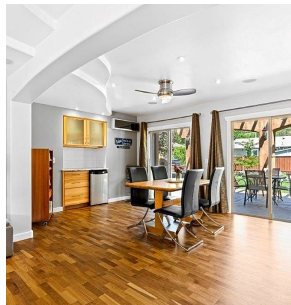

4170 Lake Avenue, Peachland

\$2,300,000

4170 LAKE AVE
PEACHLAND, B

Click brochure link for more details* Location and Convenience! Southwest-style luxury living in this custom-built fully renovated home nestled on a landscaped 100x110 lot, mere steps from Okanagan Lake and views of OK Provincial Park. Boasting 6 spacious bedrooms, 4.5 baths, and 3087 sq ft of elegance, this residence welcomes you through a private gated courtyard. Inside, the open-concept living/dining area dazzles with sculptured ceilings, recessed lighting, and a wood-burning fireplace. The kitchen and pantry a culinary haven, showcases custom birch cabinets, and a dedicated coffee-wine bar. With two separate B&B units, including one on the main floor for accessibility, multi-generational living is effortless. 1 double garage caters to convenience with half bath, an additional single with ample parking. Outdoors, enjoy three balconies 327 sq. ft sq, two patios 723 feet, with private stucco-fenced courtyard-an oasis for outdoor living. Seize this exceptional real estate opportunity today! Visit our website Visit our website [https://4170lake.com/House For Sale Peachland | 4170 Lake Avenue | Learn More Discover your perfect house for sale in Peachland, just steps away from Lake Okanagan at 4170 Lake Avenue. Additional Features Homeowner designed fully renovated custom built home. Peachland a small town with friendly atmosphere Flat lot with easy access to Hwy. 97 Wineries within reach of Peachland \(id:56120](https://4170lake.com/House For Sale Peachland | 4170 Lake Avenue | Learn More Discover your perfect house for sale in Peachland, just steps away from Lake Okanagan at 4170 Lake Avenue. Additional Features Homeowner designed fully renovated custom built home. Peachland a small town with friendly atmosphere Flat lot with easy access to Hwy. 97 Wineries within reach of Peachland (id:56120)