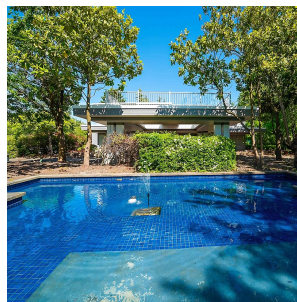

10520 Sidaway Road, Richmond

$6,180,000

PRIVATE COUNTRY ESTATE FAMILY HOME BUILT ON 4.77 ACRES IN THE HEART OF RICHMOND WITH UNSURPASSED QUALITY & WORKMANSHIP THROUGHOUT. THE SPRAWLING 6,000SF HOME OFFERS A GRAND FOYER 5 BDRMS. , HUGE GAME ROOM, MEDIA ROOM, HOME OFFICE, FAMILY-SIZED GOURMET KITCHEN, FAMILY ROOM, AND 2 STAIRCASES. THE MAIN FLOOR FEATURES A LARGE MASTER BDNN WITH A GORGEOUS ENSUITE & FORMAL CROSS HALL LIVING & DINING RMS. As it includes a large workshop with a separate access. Conveniently located close to Country Meadows, Savage Creek GolfCourses, Silver City Theatres, Water maina Aquatic Centre, Hwy 99 AND Ironwood Shopping Centre! You do not want to miss out on this exceptional property! BONUS 2500 Sqft workshop and barn! BONUS 2000 sqft sunroom patio!

KEY INFORMATION

MLS® R2894305

Residential Detached

East Richmond

5 Bedrooms

7 Bathrooms

6,043 SF

207,781 SF Lot

FEATURES

Year Built: 1985

Views: FOREST

Listed By: Nu Stream Realty Inc.

rennie