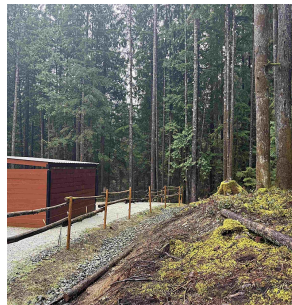

12653 Cardinal Street, Mission

$798,000

SELLER MOTIVATED 5-ACRE PEACEFUL MOUNTAIN PROPERTY on a no-thru road with lakes, hiking/mountain biking & horse trails a few minutes away. Already has 200 amp power, a drilled well with a water pressure tank in a large utility/storage shed, 50 amp RV hookups, a 1000 gallon septic tank, a horse paddock & new 3-sided horse shelter. Easy drive to Mission & Maple Ridge cities. View this beautiful property today! it will not last at this price.

KEY INFORMATION

MLS® R2894880

Land Only

Steelhead

0 Bedrooms

0 Bathrooms

0 SF

218,671 SF Lot

FEATURES

Listed By: Royal LePage Preferred Realty

rennie