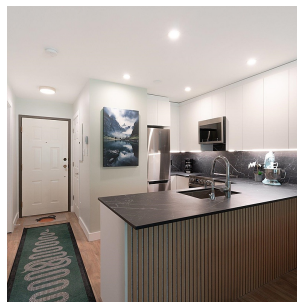

102 3050 Hillcrest Drive, Whistler

$899,000

Experience your idyllic sanctuary in Alta Vista! This ground floor, end unit townhouse blends tranquility with convenience. Enjoy calming forest views from every window of this impeccably renovated 1 bedroom/1 bathroom east facing townhouse. Features include custom cabinetry with stainless steel appliances & fixtures, wide plank flooring, porcelain tiling and a cozy wood burning fireplace. Wake up to gentle morning light filtering through the multiple windows while enjoying your private patio for morning coffee/tea or al fresco dining. Steps from Alta Lake and the Valley trail, this is perfect for outdoor enthusiasts. Ideal for a full-time residence or weekend getaway. Don't miss the chance to experience Whistler living - schedule your showing today!

KEY INFORMATION

MLS® R2895617

Residential Attached

Alta Vista

1 Bedroom

1 Bathroom

572 SF

FEATURES

Year Built: 1991

Views: Whistler Peak

Listed By: Whistler Real Estate Company Limited

rennie