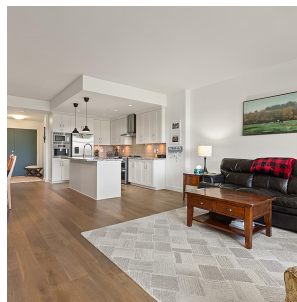

112 5011 Springs Boulevard, Delta

$1,425,000

Ready to experience a Tsawwassen Springs lifestyle? This impressive walk out corner unit not only overlooks its pristine golf course, but also lends to your sense of privacy located adjacent to easily accessed green space. Designed with an arts & crafts aesthetic, this classic interior is fresh w/ a warm, white, shaker kitchen, oversized island and impressive appliances. The great room offers plenty of room for those moving from a house and boasts high ceilings for an enhanced sense of space. The floor plans flows well in to 2 generous bds + a sizeable den, + 2 1/2 baths. This end unit not only offers a sense of privacy, but also boasts a perfect patio for relaxation. In suite storage plus a large private double garage for your extra storage needs.

KEY INFORMATION

MLS® R2897396

Residential Attached

Cliff Drive

2 Bedrooms

3 Bathrooms

1,645 SF

$824.43 Maintenance Fees

FEATURES

Year Built: 2018

Views: Golf course

Listed By: Macdonald Realty

rennie