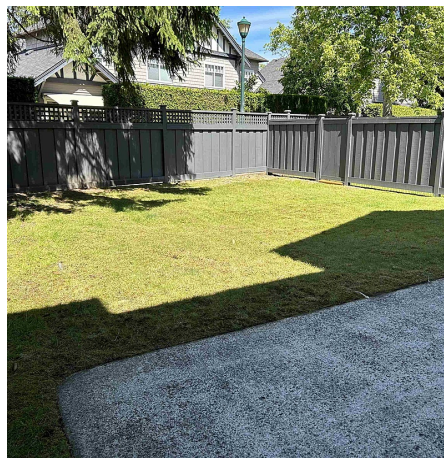

43 3555 Westminster Highway, Richmond

$1,729,000

Townhouse built by Polygon, Famous Terra Nova area. Corner unit. High ceiling and functional floor plan. Rarely available big private yard, Caretaker on site. Amenities include gym, outdoor pool, swirl pool/Hot Tub. Complex has new roof, new fence and exterior painting done. Steps to Spul'u'kwuls Elementary, Terra Nova Village. How about a morning walk to the dyke? Enjoying life is so easy.

KEY INFORMATION

MLS® R2898226

Residential Attached

Terra Nova

3 Bedrooms

3 Bathrooms

2,209 SF

FEATURES

Year Built: 1995

Listed By: Sutton Group Seafair Realty

rennie