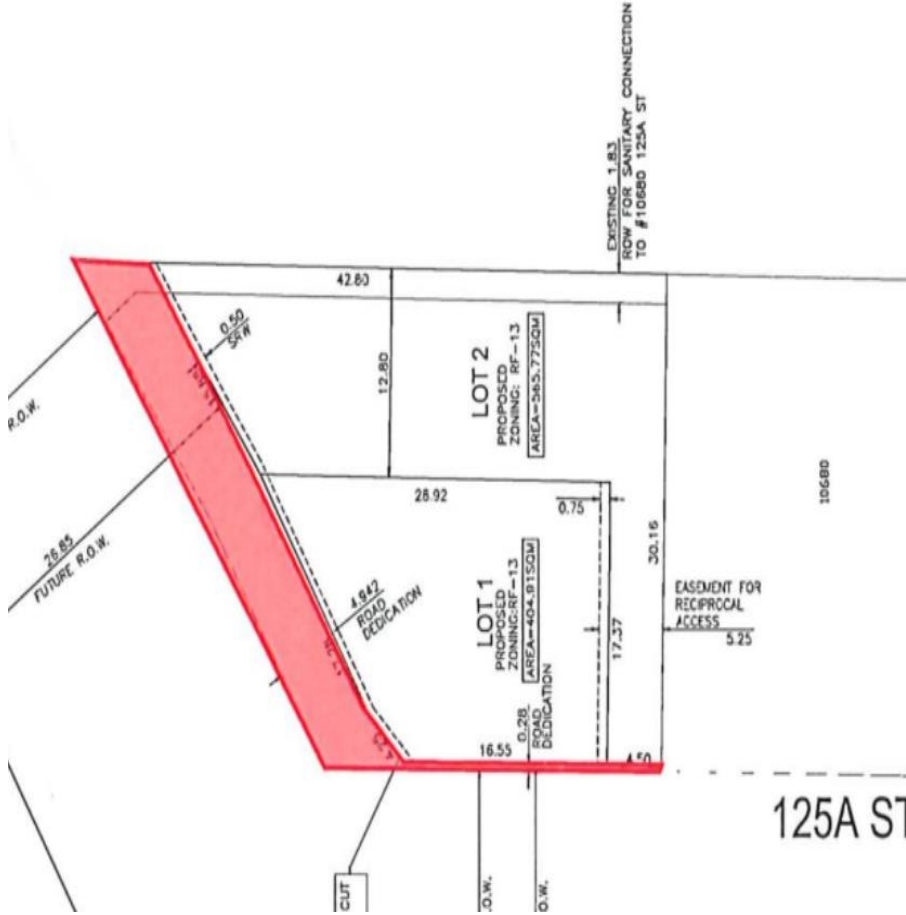

Lt.1 12538 Old Yale Road, Surrey

\$1,175,000

PLA approved lot,. Ready to make your dream home in a central and convenient location. This and the neighboring subdivision parcel is up for sale. Build your 3 Storey dream home or fourplex. The options are unlimited. Easy access to Scott Road & Sky train Station. Layout in pics. Connect for more info.

KEY INFORMATION

MLS® R2898634

Land Only

Cedar Hills

0 Bedrooms

0 Bathrooms

0 SF

4,358 SF Lot