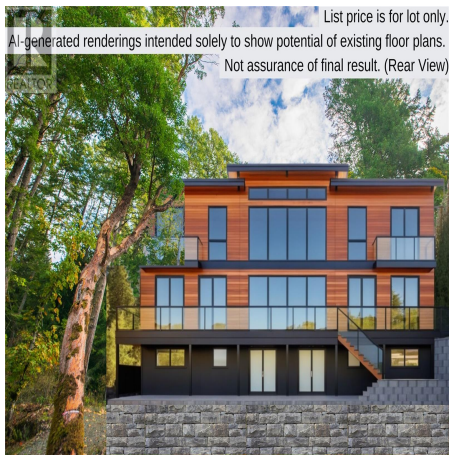

1731 Emerald Rd, Langford

\$1,149,900

STUNNING OCEANFRONT BUILDING LOT.

This incredible 1.06-acre building lot offers an unparalleled opportunity to create your ideal lifestyle amidst the breathtaking beauty of Finlayson Arm. With rare, private oceanfront access, kayaking and paddle boarding are just steps away from your front door. Located just 15 minutes from Langford, you'll enjoy the perfect balance of seclusion and convenience. Wake up to the sounds of nature and become accustomed to frequent visits from seals, otters, eagles, and other wildlife. Building plans developed by builders with intimate knowledge of the land are available to the buyer along with the opportunity to work with them on this project at a negotiated rate. Don't miss your chance to live in luxury and set your schedule to the rhythms of nature. Build your dream home on Emerald Road. (id:56120)