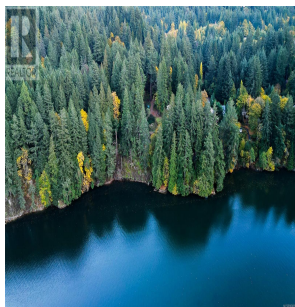

1731 Emerald Rd, Langford

\$1,149,900

STUNNING OCEANFRONT BUILDING LOT.

This incredible 1.06-acre building lot offers an unparalleled opportunity to create your ideal lifestyle amidst the breathtaking beauty of Finlayson Arm. With rare, private oceanfront access, kayaking and paddle boarding are just steps away from your front door. Located just 15 minutes from Langford, you'll enjoy the perfect balance of seclusion and convenience. Wake up to the sounds of nature and become accustomed to frequent visits from seals, otters, eagles, and other wildlife. Building plans developed by builders with intimate knowledge of the land are available to the buyer along with the opportunity to work with them on this project at a negotiated rate. Don't miss your chance to live in luxury and set your schedule to the rhythms of nature. Build your dream home on Emerald Road. (id:56120)