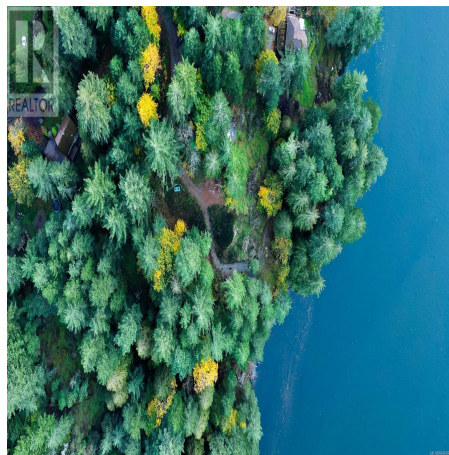

1731 Emerald Rd, Langford

\$1,149,900

STUNNING OCEANFRONT BUILDING LOT.

This incredible 1.06-acre building lot offers an unparalleled opportunity to create your ideal lifestyle amidst the breathtaking beauty of Finlayson Arm. With rare, private oceanfront access, kayaking and paddle boarding are just steps away from your front door. Located just 15 minutes from Langford, you'll enjoy the perfect balance of seclusion and convenience. Wake up to the sounds of nature and become accustomed to frequent visits from seals, otters, eagles, and other wildlife. Building plans developed by builders with intimate knowledge of the land are available to the buyer along with the opportunity to work with them on this project at a negotiated rate. Don't miss your chance to live in luxury and set your schedule to the rhythms of nature. Build your dream home on Emerald Road. (id:56120)