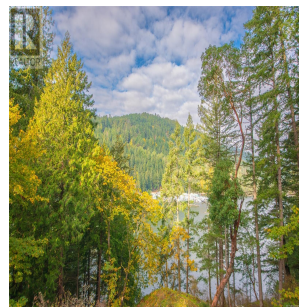

1731 Emerald Rd, Langford

\$1,149,900

STUNNING OCEANFRONT BUILDING LOT.

This incredible 1.06-acre building lot offers an unparalleled opportunity to create your ideal lifestyle amidst the breathtaking beauty of Finlayson Arm. With rare, private oceanfront access, kayaking and paddle boarding are just steps away from your front door. Located just 15 minutes from Langford, you'll enjoy the perfect balance of seclusion and convenience. Wake up to the sounds of nature and become accustomed to frequent visits from seals, otters, eagles, and other wildlife. Building plans developed by builders with intimate knowledge of the land are available to the buyer along with the opportunity to work with them on this project at a negotiated rate. Don't miss your chance to live in luxury and set your schedule to the rhythms of nature. Build your dream home on Emerald Road. (id:56120)