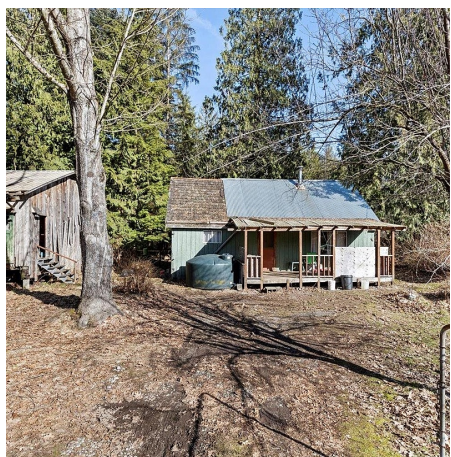

# 13469 Burns Road, Mission

\$899,900

Pristine piece of acreage ready to build your dream home on! 2 potential building sites that afford beautiful views of the surrounding mountains and trees. In a rural neighbourhood of estate homes, this property is perfect for the outdoor enthusiast, but still close enough to civilization for all your needs. Come walk the property and fall in love with the serenity and peace of nature! Good school catchment and the school bus stops nearby! Potential to log and sell the timber on the property. Great opportunity here to own your own piece of paradise!

## KEY INFORMATION

MLS® R2901328

Residential Detached

Durieu

1 Bedroom

1 Bathroom

973 SF

200,376 SF Lot

## FEATURES

Year Built: 1973

Views: Trees & Mountains

Listed By: RE/MAX Blueprint (Abbotsford)

rennie