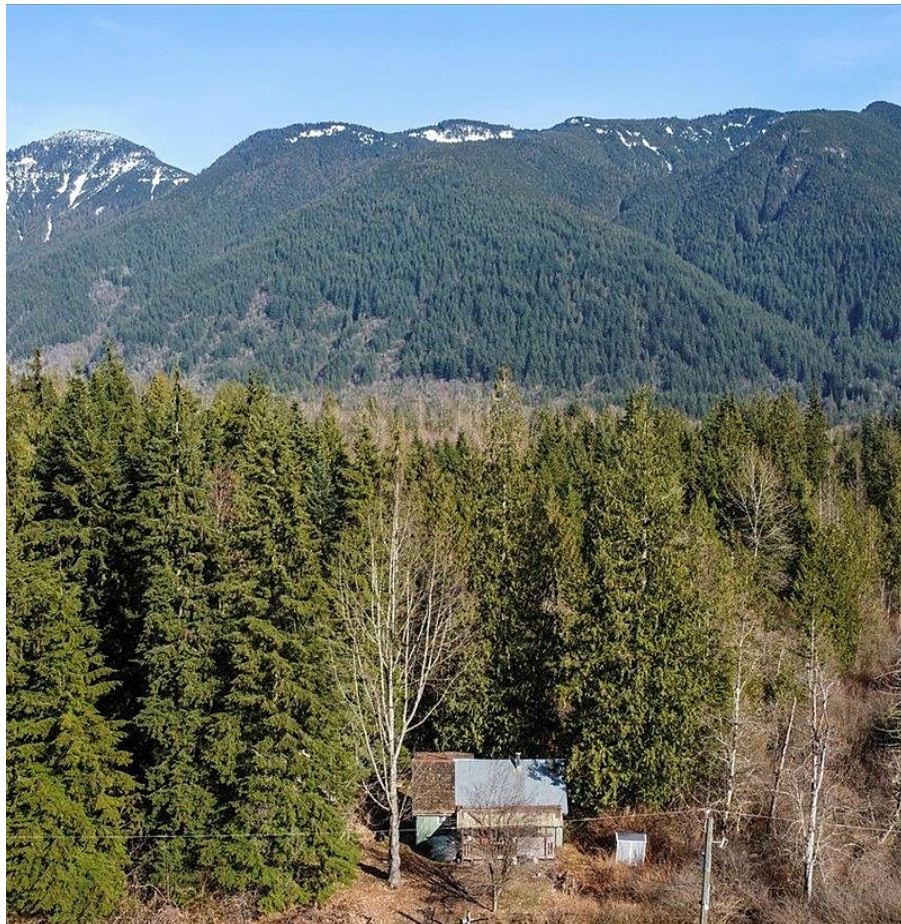

# 13469 Burns Road, Mission

\$899,900

Pristine piece of acreage ready to build your dream home on! 2 potential building sites that afford beautiful views of the surrounding mountains and trees. In a rural neighbourhood of estate homes, this property is perfect for the outdoor enthusiast, but still close enough to civilization for all your needs. Come walk the property and fall in love with the serenity and peace of nature! Good school catchment and the school bus stops nearby! Potential to log and sell the timber on the property. Great opportunity here to own your own piece of paradise!

## KEY INFORMATION

MLS® R2901328

Residential Detached

Durieu

1 Bedroom

1 Bathroom

973 SF

200,376 SF Lot

## FEATURES

Year Built: 1973

Views: Trees & Mountains

Listed By: RE/MAX Blueprint (Abbotsford)

rennie