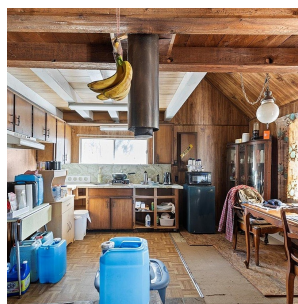

13469 Burns Road, Mission

$899,900

Pristine piece of acreage ready to build your dream home on! 2 potential building sites that afford beautiful views of the surrounding mountains and trees. In a rural neighbourhood of estate homes, this property is perfect for the outdoor enthusiast, but still close enough to civilization for all your needs. Come walk the property and fall in love with the serenity and peace of nature! Good school catchment and the school bus stops nearby! Potential to log and sell the timber on the property. Great opportunity here to own your own piece of paradise!

KEY INFORMATION

MLS® R2901328

Residential Detached

Durieu

1 Bedroom

1 Bathroom

973 SF

200,376 SF Lot

FEATURES

Year Built: 1973

Views: Trees & Mountains

Listed By: RE/MAX Blueprint (Abbotsford)

rennie