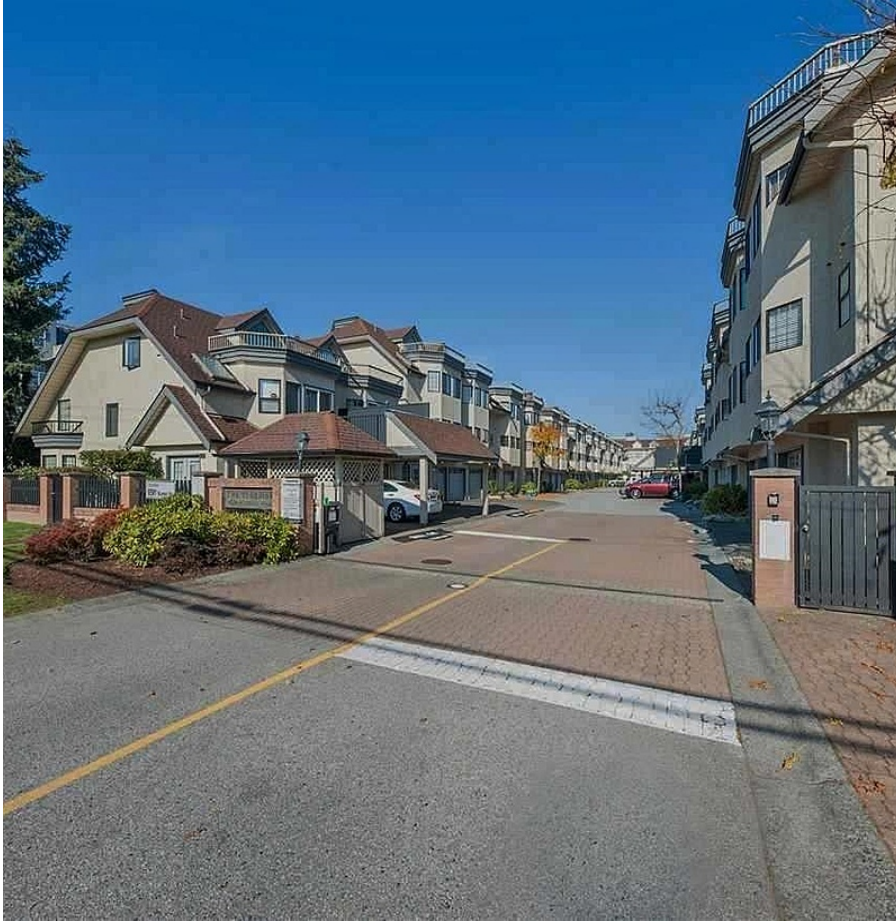

5 8591 Blundell Road, Richmond

\$1,048,000

Rare high ceiliar center of Richmond. Spacious 3 bedrooms and 2.5 bathrooms. 3 level split : 12' high ceiling living room with laminated floor on main level with huge deck. Few steps up to the dining area and kitchen. 3 bedrooms on the top. Strata updates include roof, exterior paint, balcony & fence. Walk to famous Palmer Secondary & General Currie Elementary School, Garden City shopping mall and minutes' drive to Richmond Center & Walmart supercenter.

KEY INFORMATION

MLS® R2901769

Residential Attached

Brighthouse South

3 Bedrooms

3 Bathrooms

1,437 SF

FEATURES