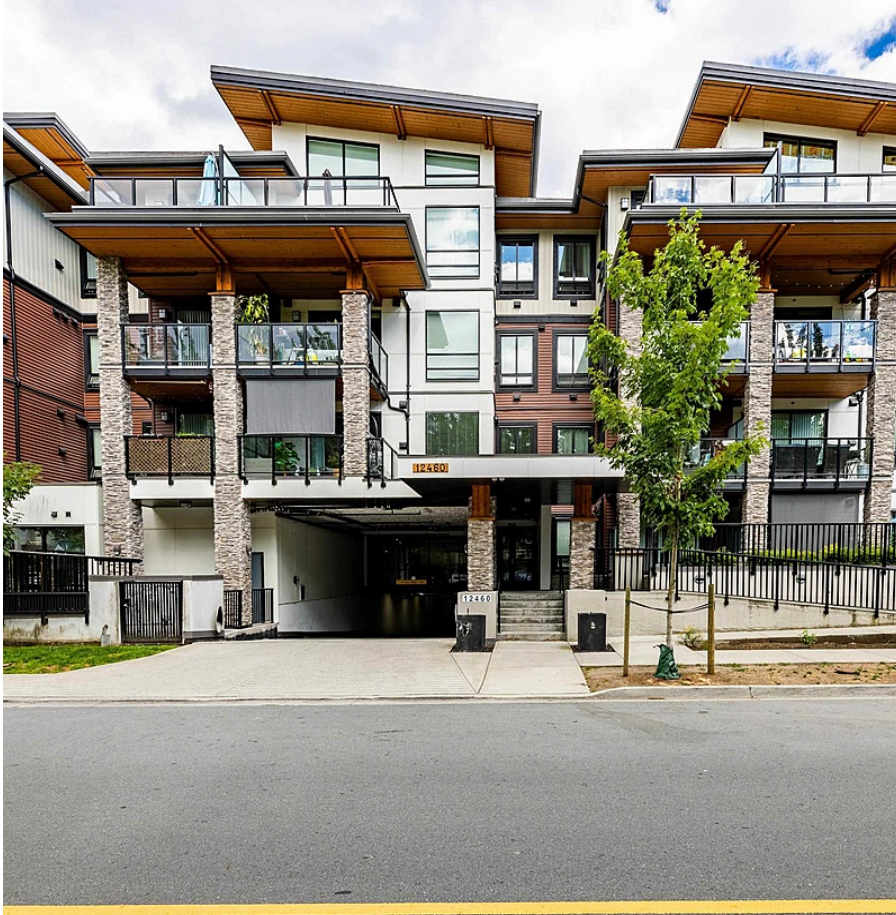

# 215 12460 191 Street, Pitt Meadows

\$529,999

Welcome to THE ORION, one of the best priced homes in Pitt Meadows! A lovely South Facing condo boasting 1 Bed, 1 Bath plus DEN with 762 sq.ft of living space. This bright home comes with S/S Samsung appliances, beautiful cabinetry & QUARTZ countertops. The MASSIVE Primary Bedroom has a WIC + ensuite. 9' ceilings throughout and a cute Juliet balcony that opens up to a beautiful courtyard view. Conveniently located steps from from the grocery stores, restaurants, theatre and more at the Meadow Vale Shopping Centre. No need to drive anywhere. Easy access to transit & the West Coast Express Pitt Meadows Station is around the corner. Comes with 1 parking and 1 bike storage locker. Pets and Rentals allowed. Book your private showing now!