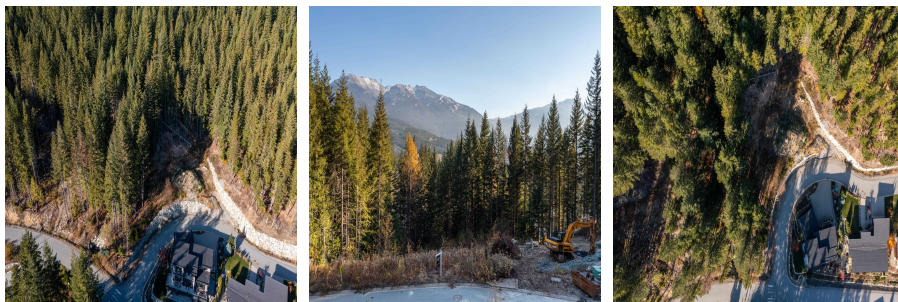

FEATURES

Views: Mountain & Lake Views

Listed By: Whistler Real Estate Company Limited