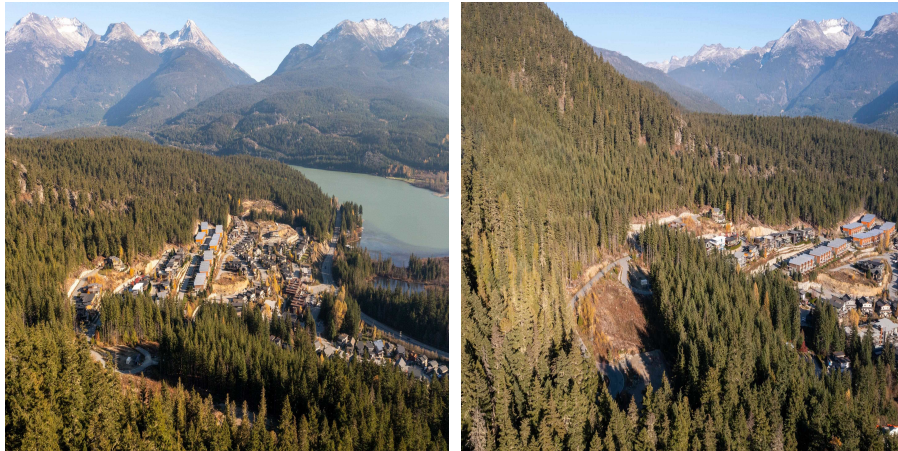

FEATURES

Views: Mountain & Lake Views

Listed By: Whistler Real Estate Company Limited