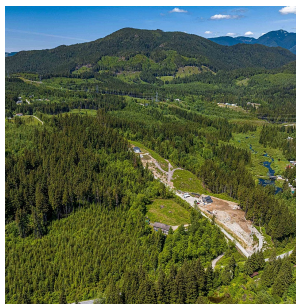

13045 Cardinal Street, Mission

$1,250,000

Tranquil acreage located in Steelhead (15 minutes from town). This rectangular 8.78 acres is East facing with a gradual slope to the back. This property has the potential to sub-divide. There is also value in the large trees on the property. Perfect place to build your dream home in a private setting close to town. RU-16 zoning.

KEY INFORMATION

MLS® R2901910

Land Only

Steelhead

0 Bedrooms

0 Bathrooms

0 SF

FEATURES

Views: Mountains

Listed By: Royal LePage Preferred Realty

rennie