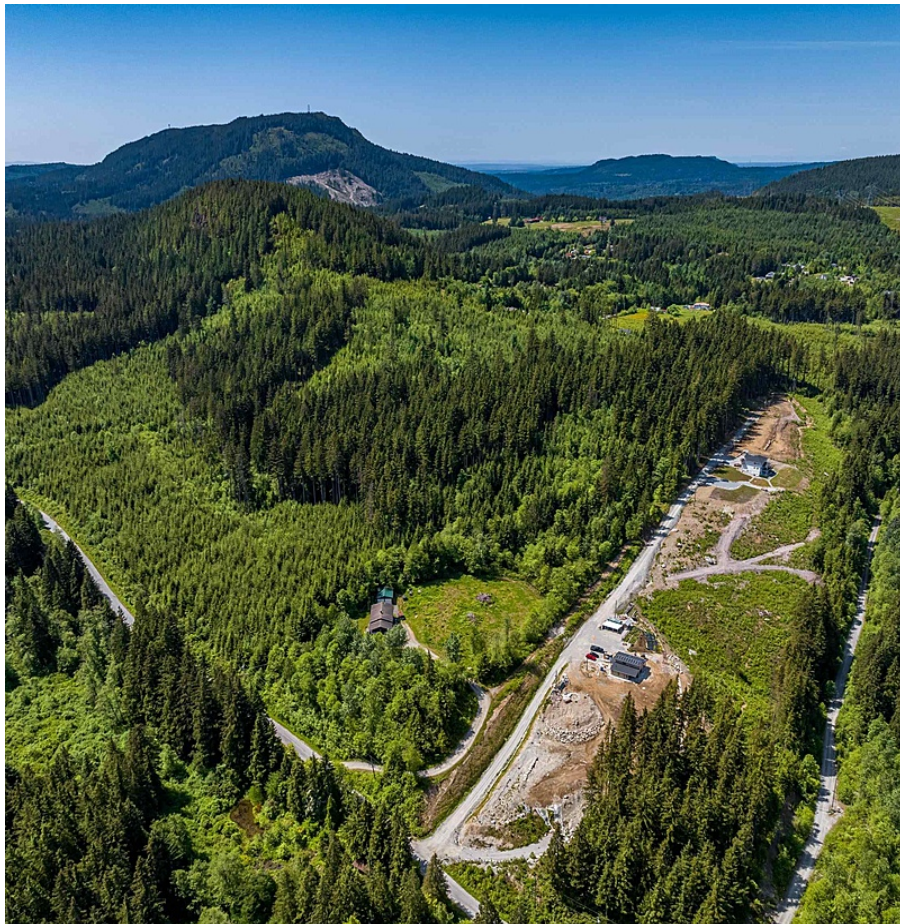

13045 Cardinal Street, Mission

\$1,250,000

Tranquil acreage located in Steelhead (15 minutes from town). This rectangular 8.78 acres is East facing with a gradual slope to the back. This property has the potential to sub-divide. There is also value in the large trees on the property. Perfect place to build your dream home in a private setting close to town. RU-16 zoning.

KEY INFORMATION

MLS® R2901910

Land Only

Steelhead

0 Bedrooms

0 Bathrooms

0 SF

FEATURES