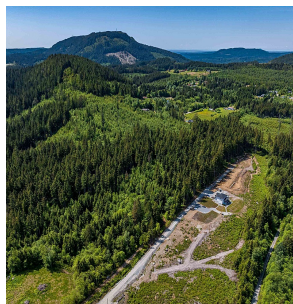

13045 Cardinal Street, Mission

$1,250,000

Tranquil acreage located in Steelhead (15 minutes from town). This rectangular 8.78 acres is East facing with a gradual slope to the back. This property has the potential to sub-divide. There is also value in the large trees on the property. Perfect place to build your dream home in a private setting close to town. RU-16 zoning.

KEY INFORMATION

MLS® R2901910

Land Only

Steelhead

0 Bedrooms

0 Bathrooms

0 SF

FEATURES

Views: Mountains

Listed By: Royal LePage Preferred Realty

rennie