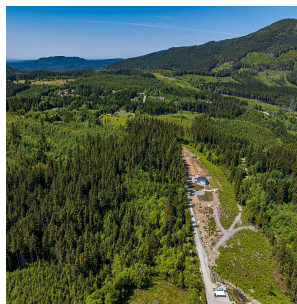

13045 Cardinal Street, Mission

$1,250,000

Tranquil acreage located in Steelhead (15 minutes from town). This rectangular 8.78 acres is East facing with a gradual slope to the back. This property has the potential to sub-divide. There is also value in the large trees on the property. Perfect place to build your dream home in a private setting close to town. RU-16 zoning.

KEY INFORMATION

MLS® R2901910

Land Only

Steelhead

0 Bedrooms

0 Bathrooms

0 SF

FEATURES

Views: Mountains

Listed By: Royal LePage Preferred Realty

rennie