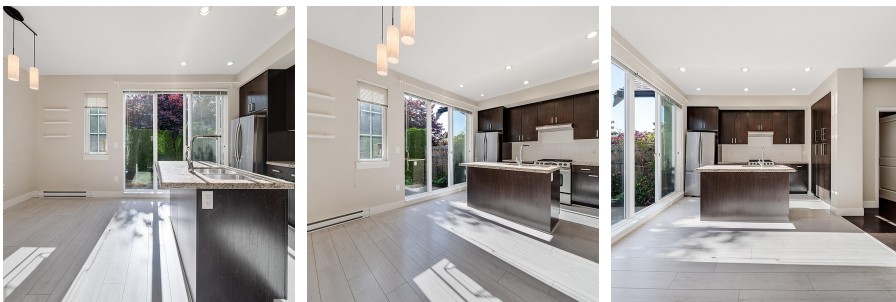

FEATURES

Year Built: 2011

Listed By: Interlink Realty