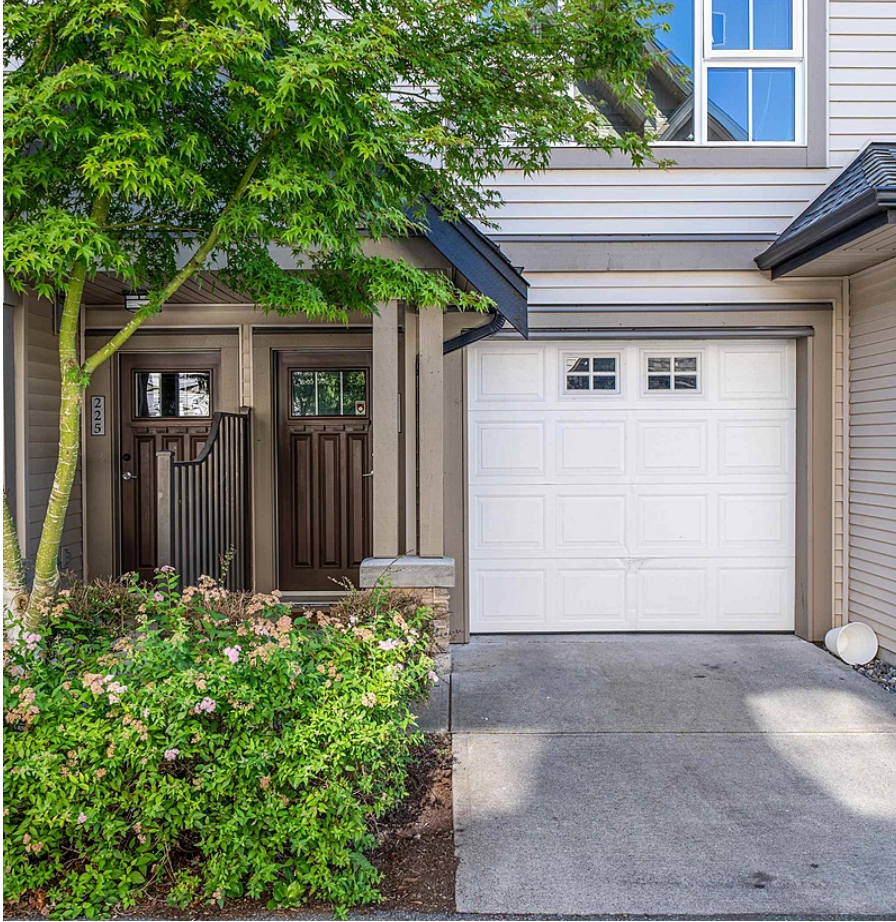

224 2501 161a Street, Surrey

\$909,000

Highland Park in Morgan Heights. Outstanding 3 bdrm, 3thrm layout with powder room on the main! Top notch finishings include stainless steel appliances, gas stove, granite countertops, gas fireplace & hardwood/laminate floors. Level walk out to fully fenced yard (East exposure.) Stunning Leisure centre with outdoor pool, hot tub, movie theatre, yoga studio, floor hockey rink, pool table, entertainment room and more! Conveniently located within a few minutes walk to the shops at Grandview Corners, Morgan Crossing and amenities.

KEY INFORMATION

MLS® R2904059

Residential Attached

Grandview Surrey

3 Bedrooms

3 Bathrooms

1,420 SF

FEATURES