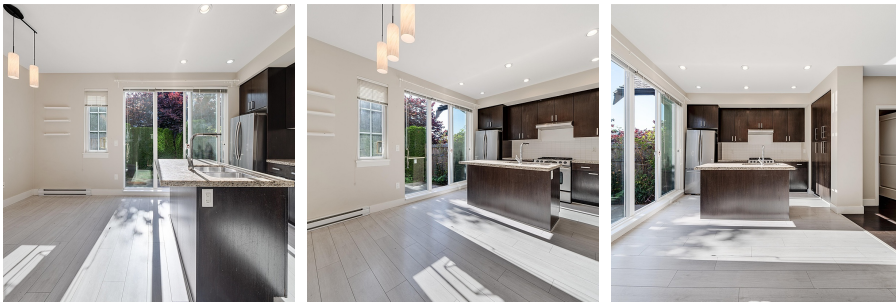

FEATURES

Year Built: 2011

Listed By: Interlink Realty