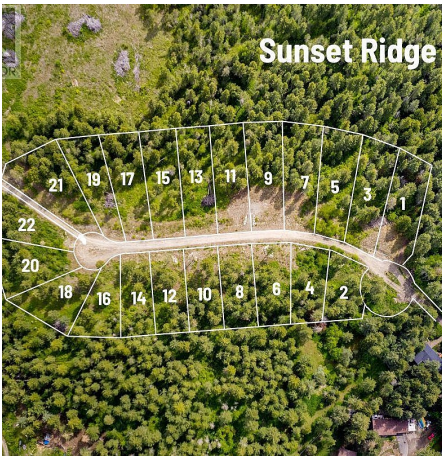

14-3294 Upper Mcleod Road Lot# 14, Spallumcheen

$309,000

Make your dream home a reality at Sunset Ridge!
This highly desirable location features 22 lots ready to make your own. Amazing views overlooking Armstrong and Spallumcheen. Please email Bill Hubbard for a detailed information package. (id:56120)

KEY INFORMATION

MLS® 10319343

Land Only

Spallumcheen

0 Bedrooms

0 Bathrooms

0 SF

11,325 SF Lot

FEATURES

Listed By: Coldwell Banker Executives Realty

rennie