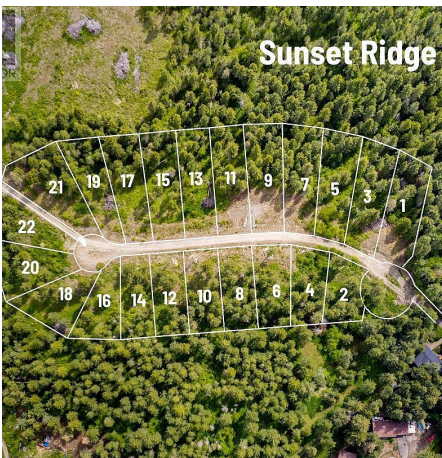

12-3294 Upper Mcleod Road Lot# 12, Spallumcheen

$309,000

Make your dream home a reality at Sunset Ridge! This highly desirable location features 22 lots ready to make your own. Amazing views overlooking Armstrong and Spallumcheen. Please email Bill Hubbard for a detailed information package. (id:56120)

KEY INFORMATION

MLS® 10319339

Land Only

Spallumcheen

0 Bedrooms

0 Bathrooms

0 SF

11,761 SF Lot

FEATURES

Listed By: Coldwell Banker Executives Realty

rennie