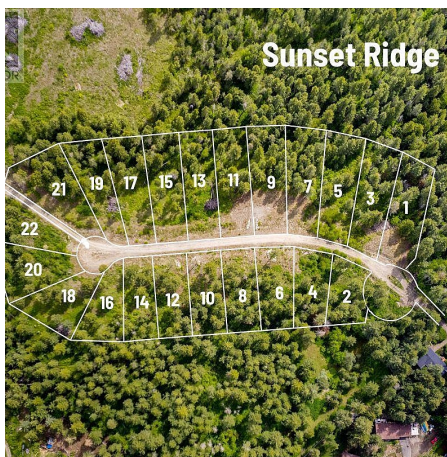

21-3294 Upper Mcleod Road Lot# 21, Spallumcheen

$319,000

Make your dream home a reality at Sunset Ridge! This highly desirable location features 22 lots ready to make your own. Amazing views overlooking Armstrong and Spallumcheen. Please email Bill Hubbard for a detailed information package. (id:56120)

KEY INFORMATION

MLS® 10319382

Land Only

Spallumcheen

0 Bedrooms

0 Bathrooms

0 SF

15,246 SF Lot

FEATURES

Listed By: Coldwell Banker Executives Realty

rennie