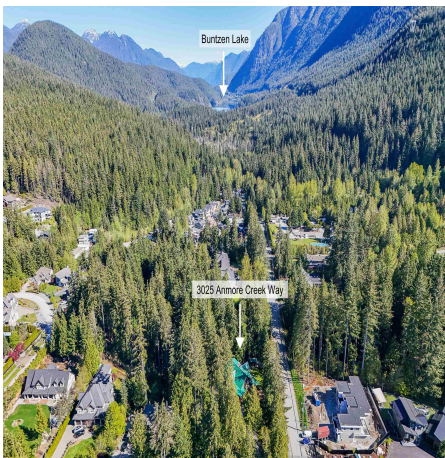

3025 Anmore Creek Way, Anmore

$3,150,000

Rare opportunity to own an executive Western red cedar log house on a private 1-acre lot in picturesque Anmore, mins from Buntzen Lake & 45 mins from Vancouver. This Whistler-style home features 2 creeks, 2 waterfalls & a solid, interior w/ luxurious conveniences. Hardwood floors, custom cabinetry & high-end appliances are included in this remarkable home. The living rm is the perfect space to gather, w/ 30' ceilings & a 2-sided fireplace. Gourmet kitchen w/ luxury appliances & a large eating area leads out to a large porch to marvel at your surroundings. The primary bdrm is located on the main and is a true retreat, w/ direct access to a private porch. 2 beds up, 2 on lower. This home has been featured in popular movies & commercials - a true testament to the idyllic setting it offers.

KEY INFORMATION

MLS® R2905408

Residential Detached

Anmore

5 Bedrooms

5 Bathrooms

4,434 SF

43,560 SF Lot

FEATURES

Year Built: 1999

Listed By: Royal LePage Sterling Realty

rennie