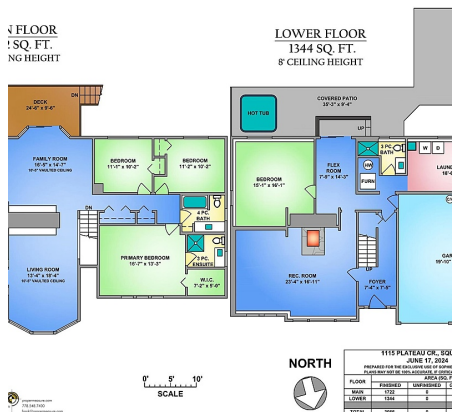

1115 Plateau Crescent, Squamish

$1,699,900

Welcome to your dream home in picturesque Squamish! This over 3000 sqft property sits on almost 1/4AC of prime Real Estate. Featuring a double garage & huge driveway providing ample space for cars toys & RV. Main floor boasts 3 bedrms, fam rm, cozy living rm, kitchen & sep dining rm. Basement include another bedrm, a versatile rec rm & laundry area. The separate entry makes it ideal for potential suite. Huge fenced backyard w/mountain views & hot tub under covered patio, creating a private oasis for relaxation. Situated in a sought-after location close to schools, parks & outdoor activities offering endless possibilities for families & adventure enthusiasts. Don't miss out on this incredible opportunity. Check out the floor plan! Schedule your viewing today & make this stunning home yours!

KEY INFORMATION

MLS® R2903507

Residential Detached

Plateau

4 Bedrooms

3 Bathrooms

3,066 SF

9,800 SF Lot

FEATURES

Year Built: 1980

Views: Mountains

Listed By: RE/MAX Nyda Realty Inc.

rennie