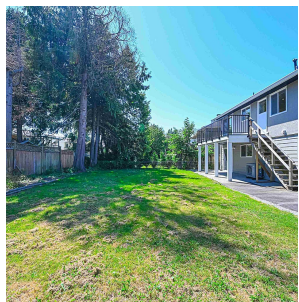

5546 Maple Crescent, Delta

$1,559,000

Renovate an old house with the attitude of building a new one. This rare fully renovated 2-story 2050sf house sits on a south-facing 6,437 sf rectangular lot. It's just an 8-minute drive to Richmond, surrounded by Delta CityHall, Board of Education, parks, schools, and hospital. The home features 5 beds, 2 kits, 2 baths, and 2 laundrys. The upper has 3 spacious bedrooms with a south-facing balcony, while the lower level includes a 2-bedroom in-law suite with own access. The renovation includes new roof, insulation, balcony, windows, curtains, new kitchens, new baths, heat pump, water heater, waterproof flooring, lightings, interior and exterior painting, driveway, electronic surveillance, PROFESSIONAL ASBESTOS REMOVAL, duct cleaning. This home offers you peace of mind and comfort.

KEY INFORMATION

MLS® R2905319

Residential Detached

Delta Manor

5 Bedrooms

2 Bathrooms

2,050 SF

6,437 SF Lot

FEATURES

Year Built: 1968

Listed By: Metro Edge Realty

rennie