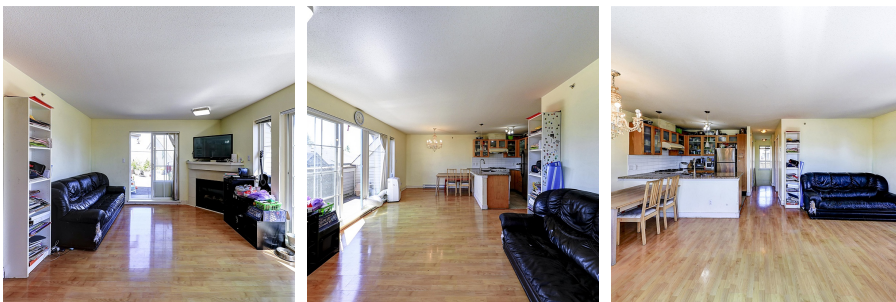

FEATURES

Year Built: 2003

Views: Mountain View

Listed By: Luxmore Realty