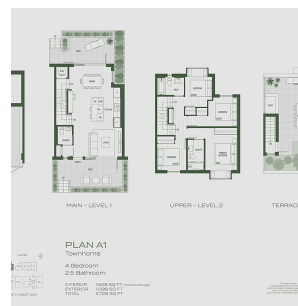

Tory Haakstad
604.788.7347
thaakstad@rennie.com
rennie.com/toryhaakstad

rennie