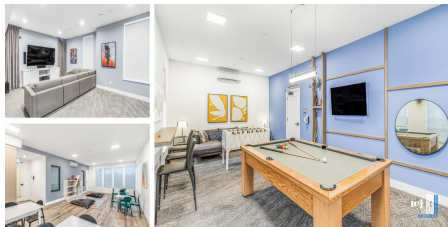

99 15255 Sitka Drive, Surrey

\$999,999

Welcome Home !! "4 BEDROOMS + DEN " ...In desirable Fleetwood neighbourhood, This Bright and Spacious unit features open floor plan with practical layout. Bedroom, Den and laundry on Main. Open Concept Living, dining and kitchen with view of golf course and lots of privacy. Upstairs features 3 bedrooms including spacious Master Bedroom with ensuite bathroom. Side by side Oversize Garage can fit pickup truck plus extra parking spaces in front of the garage. Resort style Amenity centre with Theater, Gym, Pool Table, Party Hall, Roof Top Patio and much more. In close proximity to all amenities, schools, mall, golf course and much more. Act Fast...opportunities like this don't come often.