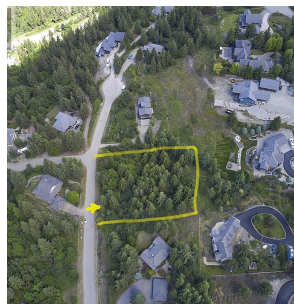

3022 Coachwood Crescent Unit# 46, Coldstream

$469,000

Welcome to Whisper Ridge, where estate-style living meets natural beauty. This 1.24-acre lot offers the perfect canvas for your dream home, set in a serene and exclusive community. Nestled among mature trees, this spacious lot ensures privacy and tranquility, providing a retreat from the hustle and bustle of everyday life. Imagine waking up to breathtaking views, surrounded by nature, yet conveniently close to all amenities. Don't miss this rare opportunity to create a personalized sanctuary in Whisper Ridge. Great location close to schools and only 10 minutes to Kalamalka lake! Serves at lot line. Contact us today to schedule a viewing and start planning your future in this beautiful, private haven. (id:56120)

KEY INFORMATION

MLS® 10319926

Land Only

Coldstream

0 Bedrooms

0 Bathrooms

0 SF

54,014 SF Lot

FEATURES

Listed By: Royal LePage Downtown Realty

rennie