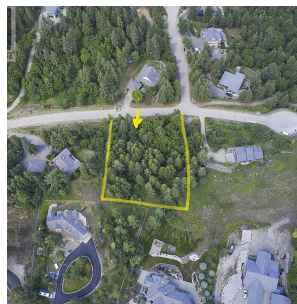

3022 Coachwood Crescent Unit# 46, Coldstream

$469,000

Welcome to Whisper Ridge, where estate-style living meets natural beauty. This 1.24-acre lot offers the perfect canvas for your dream home, set in a serene and exclusive community. Nestled among mature trees, this spacious lot ensures privacy and tranquility, providing a retreat from the hustle and bustle of everyday life. Imagine waking up to breathtaking views, surrounded by nature, yet conveniently close to all amenities. Don't miss this rare opportunity to create a personalized sanctuary in Whisper Ridge. Great location close to schools and only 10 minutes to Kalamalka lake! Serves at lot line. Contact us today to schedule a viewing and start planning your future in this beautiful, private haven. (id:56120)

KEY INFORMATION

MLS® 10319926

Land Only

Coldstream

0 Bedrooms

0 Bathrooms

0 SF

54,014 SF Lot

FEATURES

Listed By: Royal LePage Downtown Realty

rennie