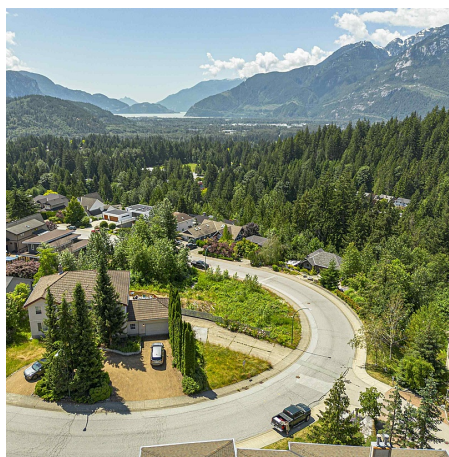

1027 Glacier View Drive, Squamish

\$1,899,000

This meticulously kept 6-bed, 5-bath custom home in the desirable Highlands offers breathtaking mountain and ocean views. Positioned on a corner lot, it features a circular driveway at the front and a second driveway for the lower entrance, accommodating up to 10 vehicles. Inside, hardwood flooring, a spacious great room with large windows, and a south-facing deck accessible from the kitchen and living room enhance the interior. Upstairs, find 4 bedrooms and two full bathrooms; downstairs, a walk-out basement includes a workshop, flex room, laundry, and a separate 2- bedroom, self-contained in-law suite ideal for elderly parents or as a mortgage helper!

FEATURES

Year Built: 1993

Views: Amazing Ocean/Mountain Views

Listed By: Engel & Volkers Whistler

rennie