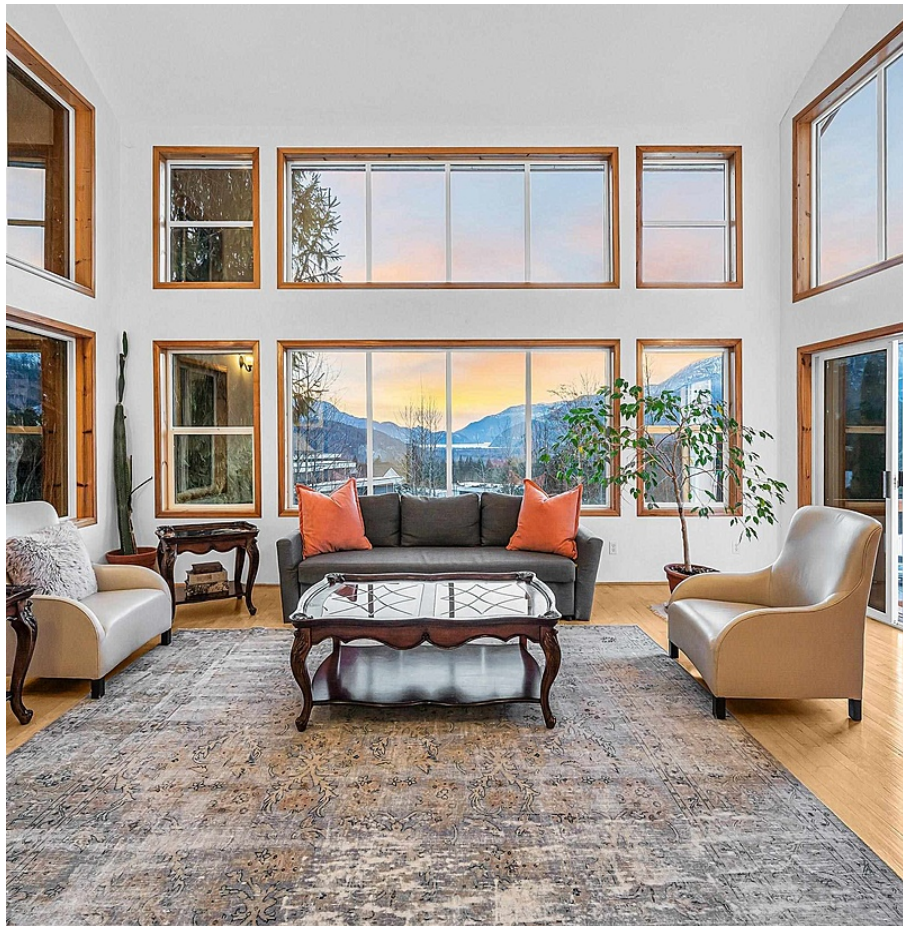

1027 Glacier View Drive, Squamish

\$1,899,000

This meticulously kept 6-bed, 5-bath custom home in the desirable Highlands offers breathtaking mountain and ocean views. Positioned on a corner lot, it features a circular driveway at the front and a second driveway for the lower entrance, accommodating up to 10 vehicles. Inside, hardwood flooring, a spacious great room with large windows, and a south-facing deck accessible from the kitchen and living room enhance the interior. Upstairs, find 4 bedrooms and two full bathrooms; downstairs, a walk-out basement includes a workshop, flex room, laundry, and a separate 2- bedroom, self-contained in-law suite ideal for elderly parents or as a mortgage helper!

FEATURES

Year Built: 1993

Views: Amazing Ocean/Mountain Views

Listed By: Engel & Volkers Whistler

rennie